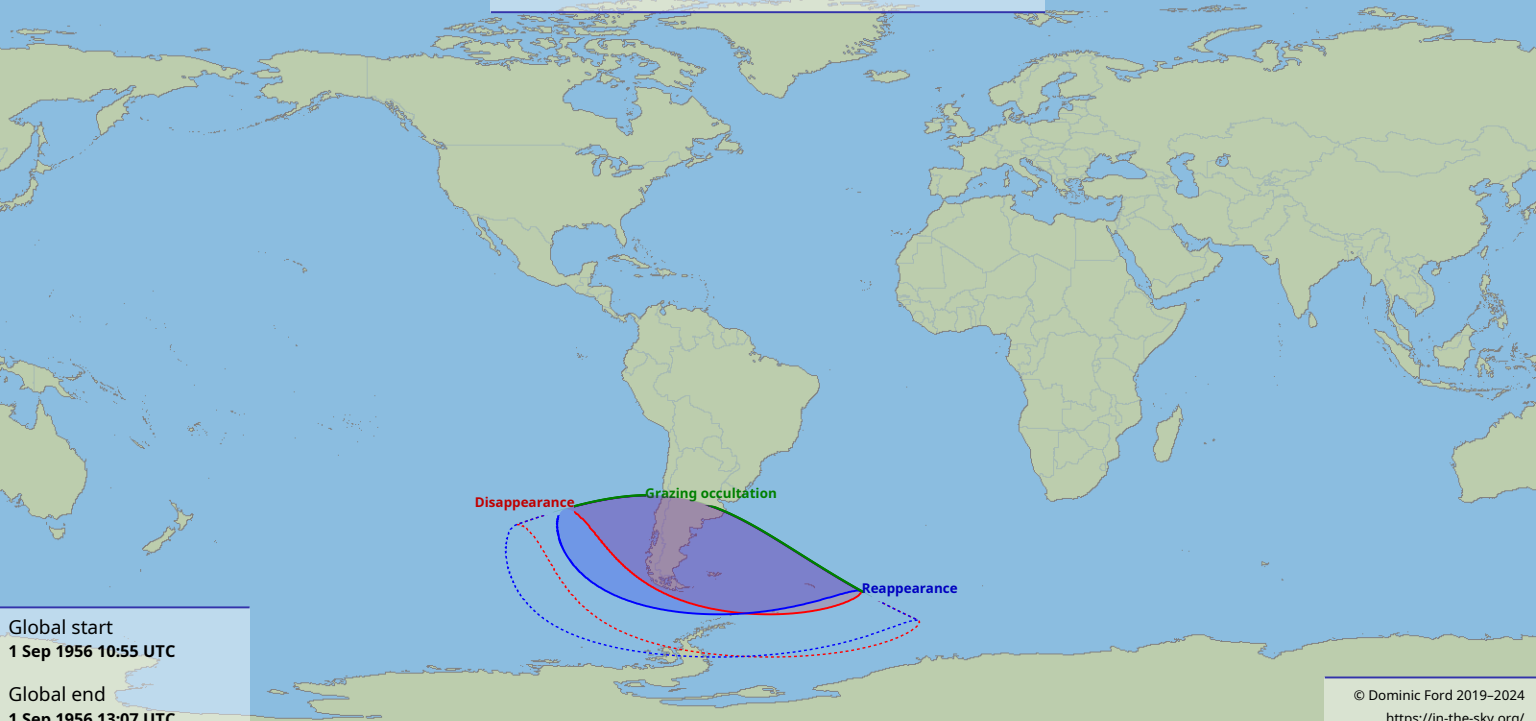

Visibility of the lunar occultation of Venus on 1 Sep 1956

Global start
1 Sep 1956 10:55 UTC

Global end
1 Sep 1956 13:07 UTC