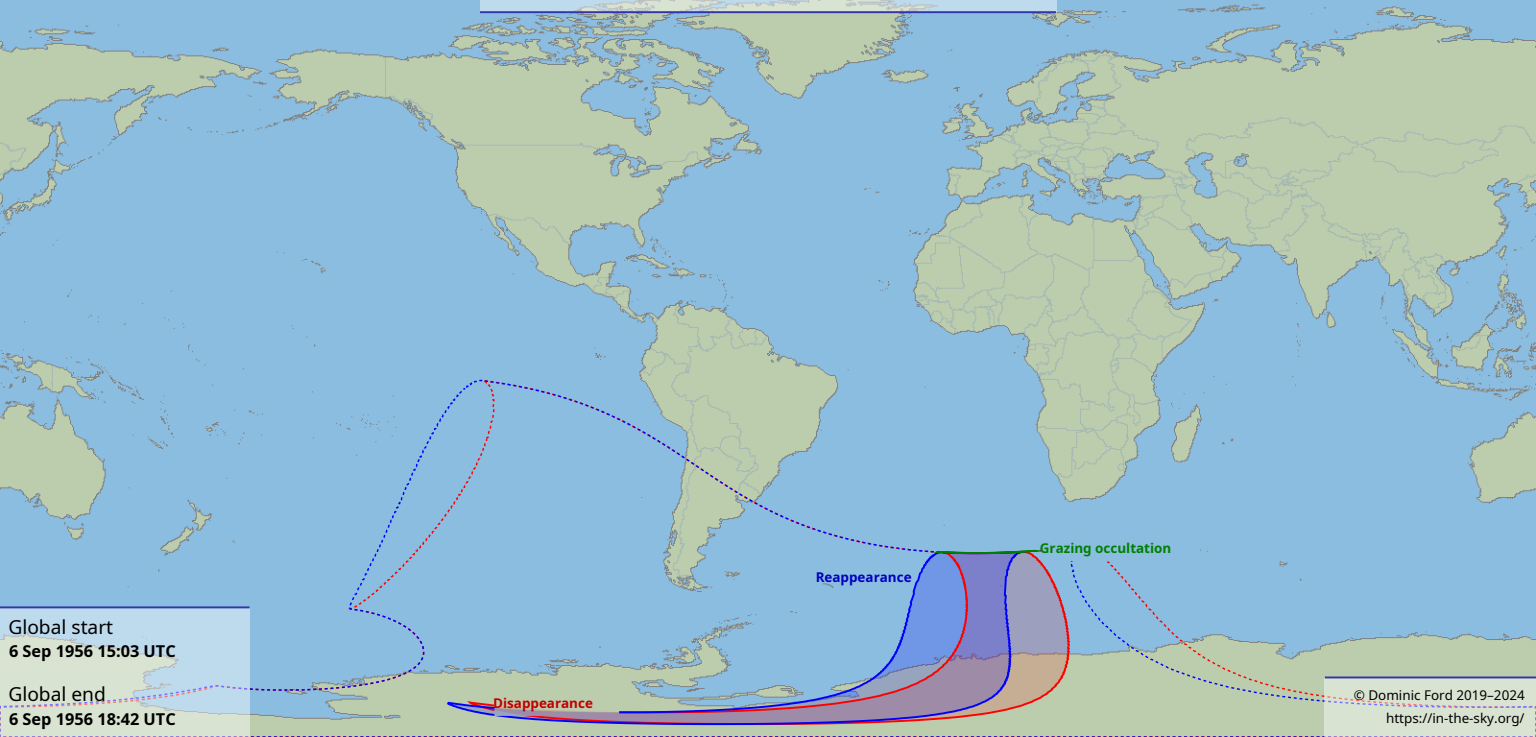

Visibility of the lunar occultation of Mercury on 6 Sep 1956

Global start
6 Sep 1956 15:03 UTC

Global end
6 Sep 1956 18:42 UTC

Disappearance

Reappearance

Grazing occultation