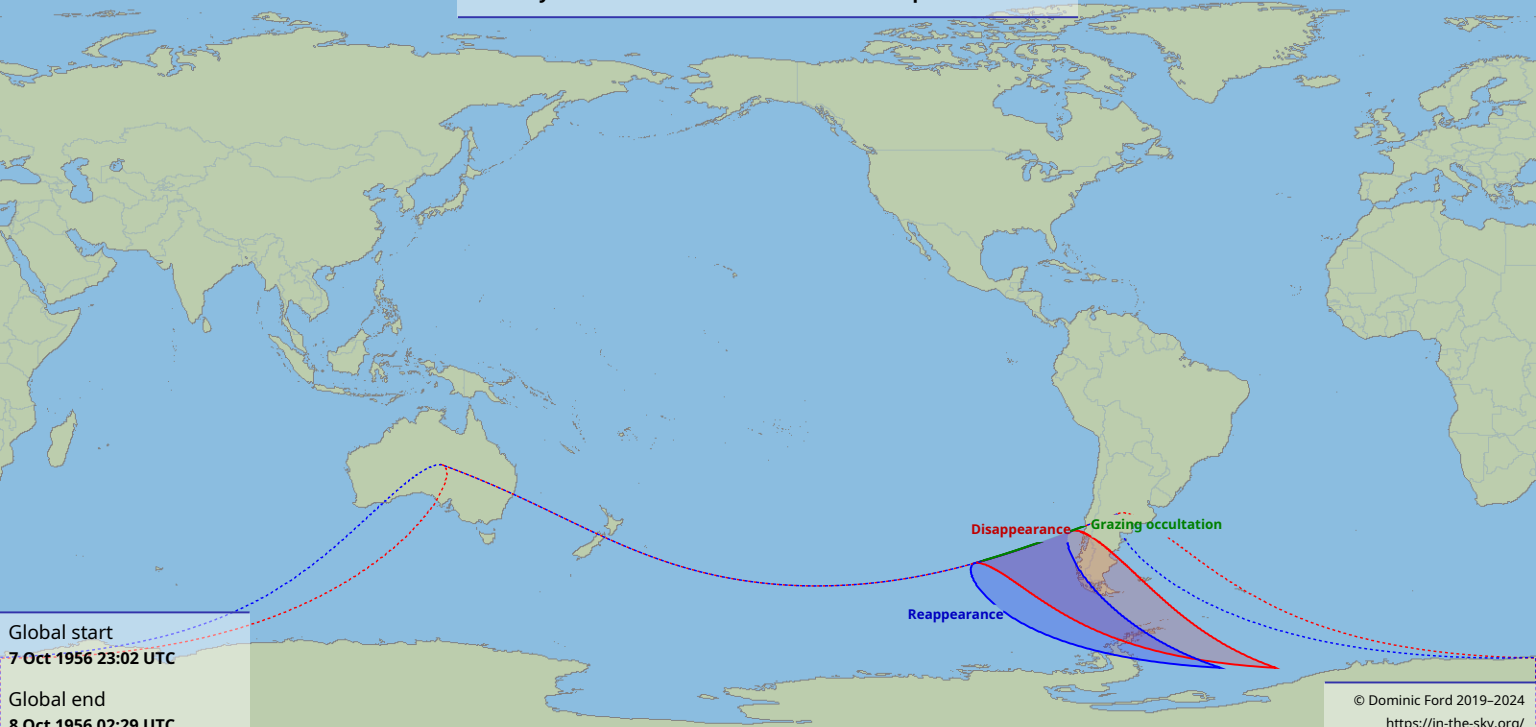

Visibility of the lunar occultation of Beta1 Scorpii on 8 Oct 1956

Global start
7 Oct 1956 23:02 UTC

Global end
8 Oct 1956 02:29 UTC

Disappearance

Grazing occultation

Reappearance