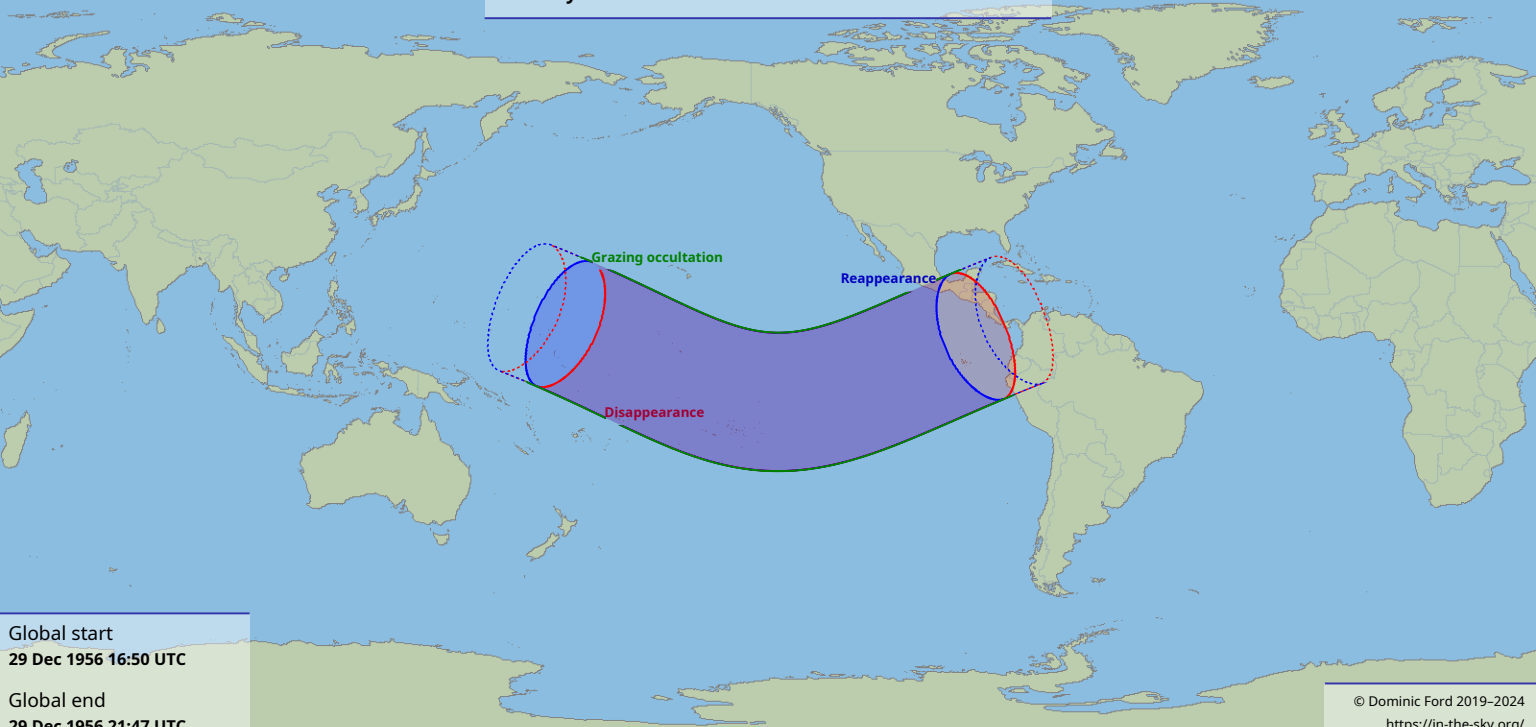

# Visibility of the lunar occultation of Venus on 29 Dec 1956

Global start  
29 Dec 1956 16:50 UTC

Global end  
29 Dec 1956 21:47 UTC