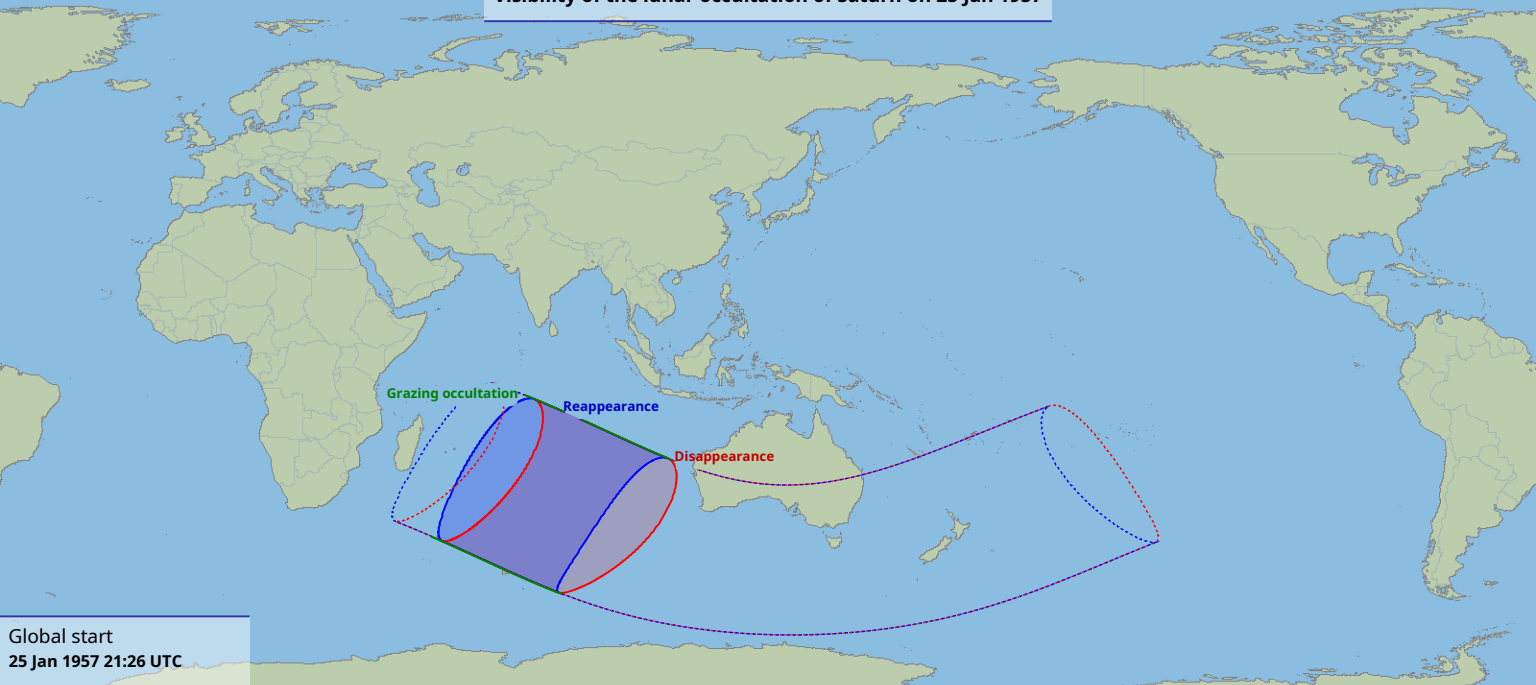

# Visibility of the lunar occultation of Saturn on 25 Jan 1957

Global start  
25 Jan 1957 21:26 UTC

Global end  
26 Jan 1957 01:46 UTC