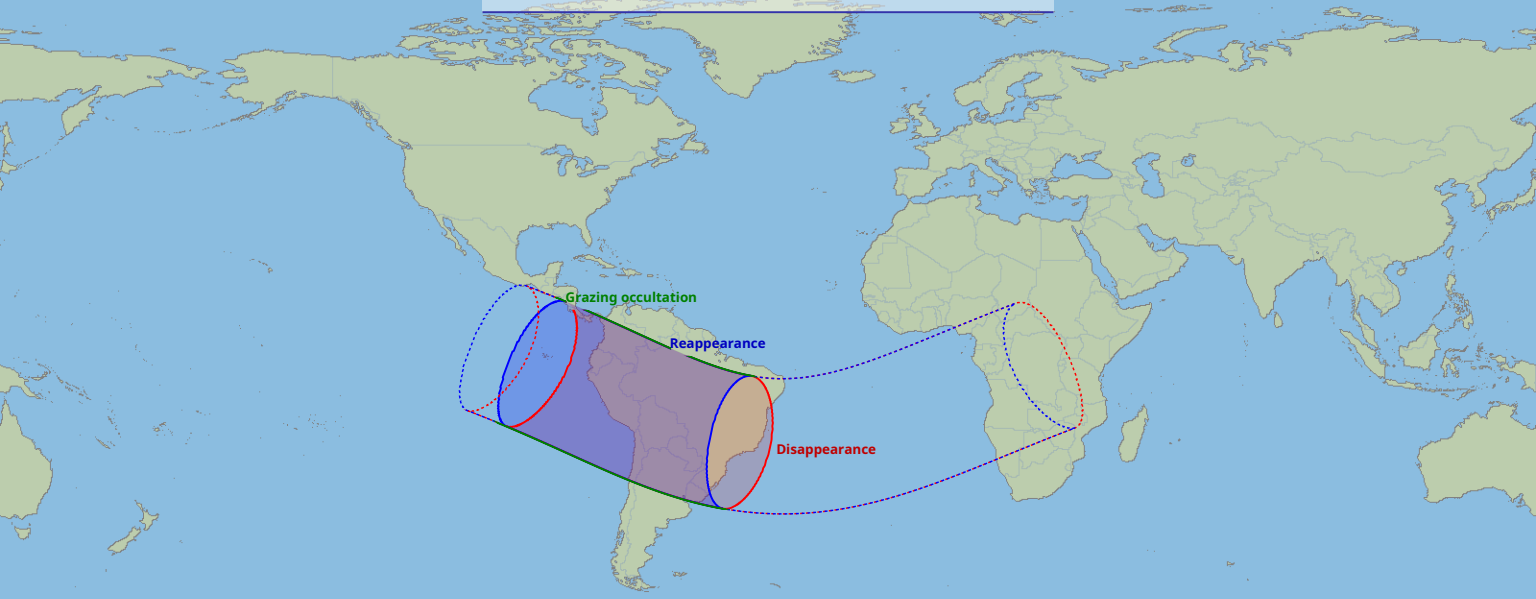

Visibility of the lunar occultation of Saturn on 22 Feb 1957

Global start
22 Feb 1957 07:00 UTC

Global end
22 Feb 1957 11:33 UTC