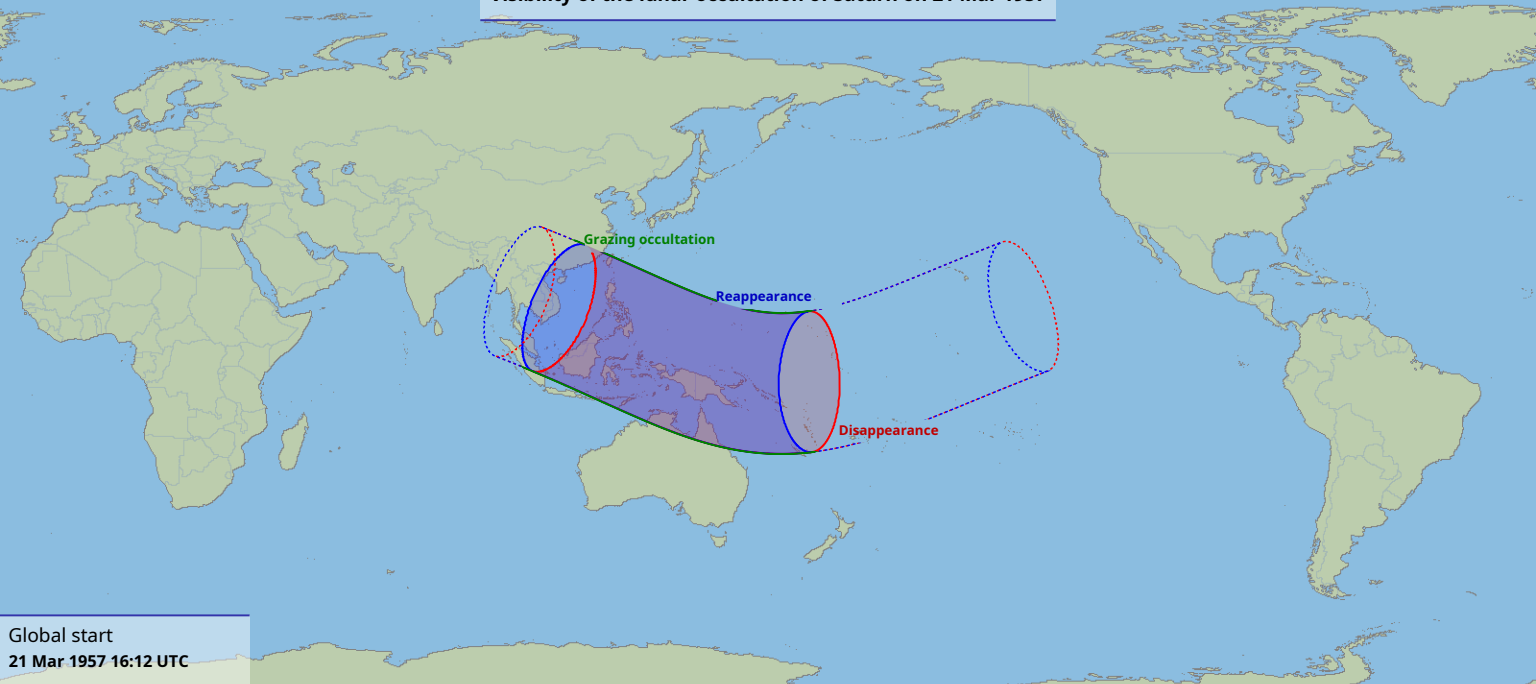

Visibility of the lunar occultation of Saturn on 21 Mar 1957

Global start
21 Mar 1957 16:12 UTC

Global end
21 Mar 1957 20:35 UTC