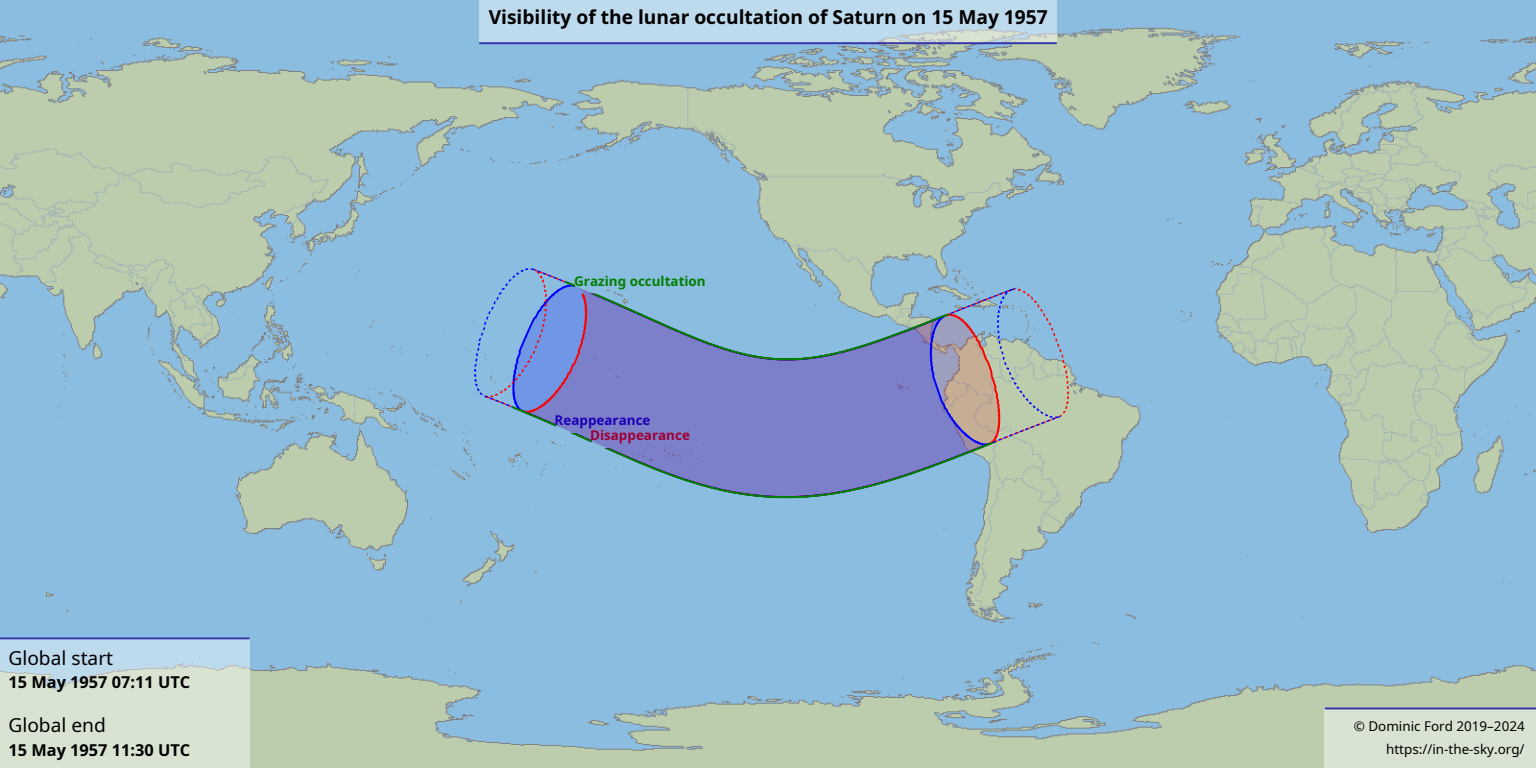

Visibility of the lunar occultation of Saturn on 15 May 1957

Global start
15 May 1957 07:11 UTC

Global end
15 May 1957 11:30 UTC