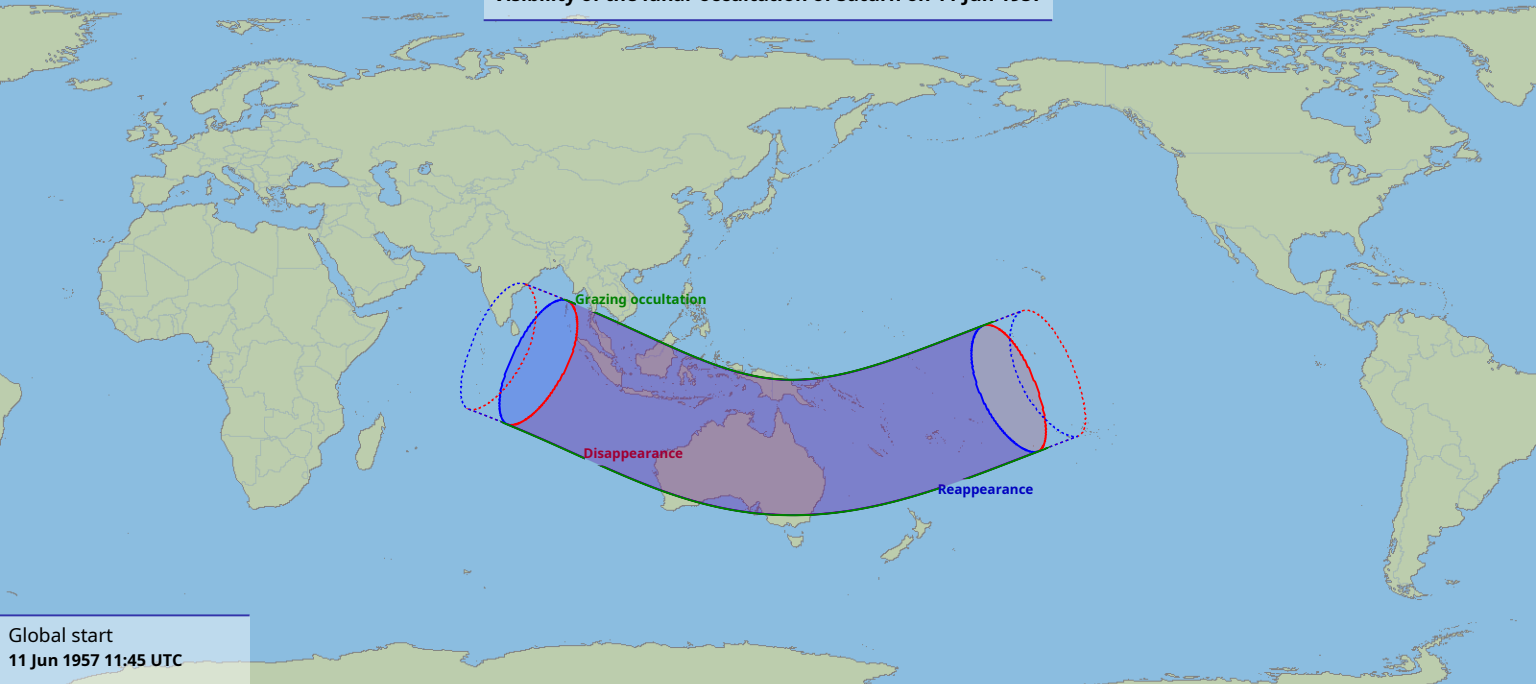

Visibility of the lunar occultation of Saturn on 11 Jun 1957

Global start
11 Jun 1957 11:45 UTC

Global end
11 Jun 1957 16:07 UTC