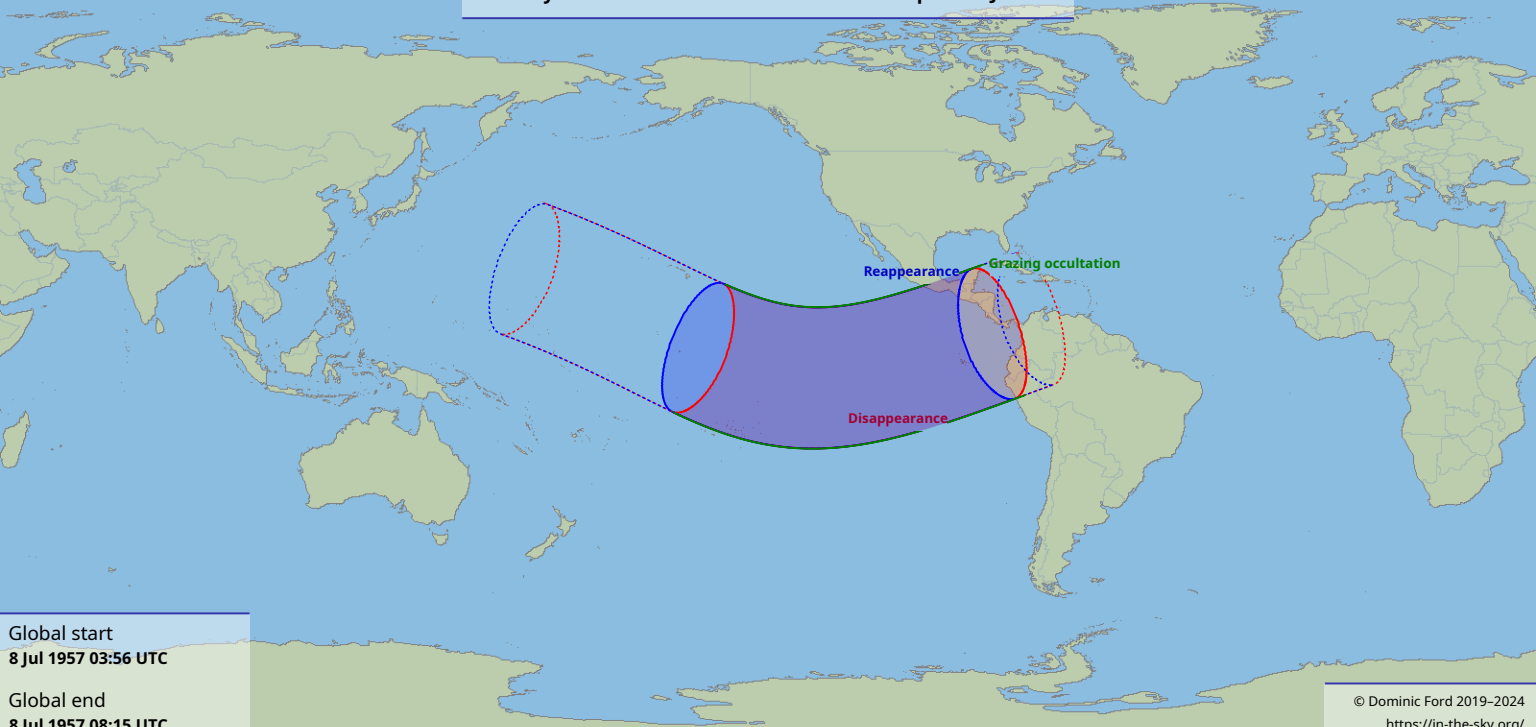

Visibility of the lunar occultation of Beta1 Scorpii on 8 Jul 1957

Global start
8 Jul 1957 03:56 UTC

Global end
8 Jul 1957 08:15 UTC