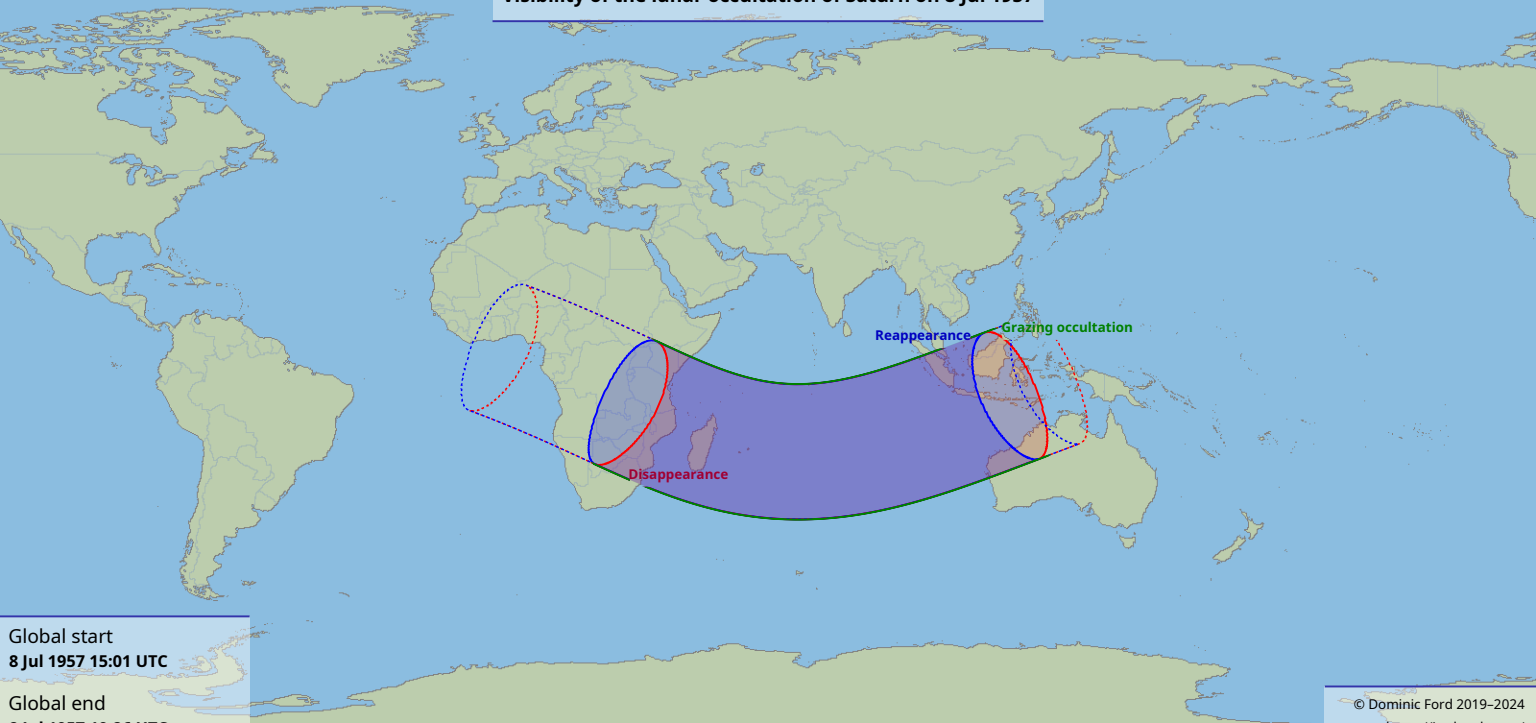

Visibility of the lunar occultation of Saturn on 8 Jul 1957

Global start
8 Jul 1957 15:01 UTC

Global end
8 Jul 1957 19:26 UTC