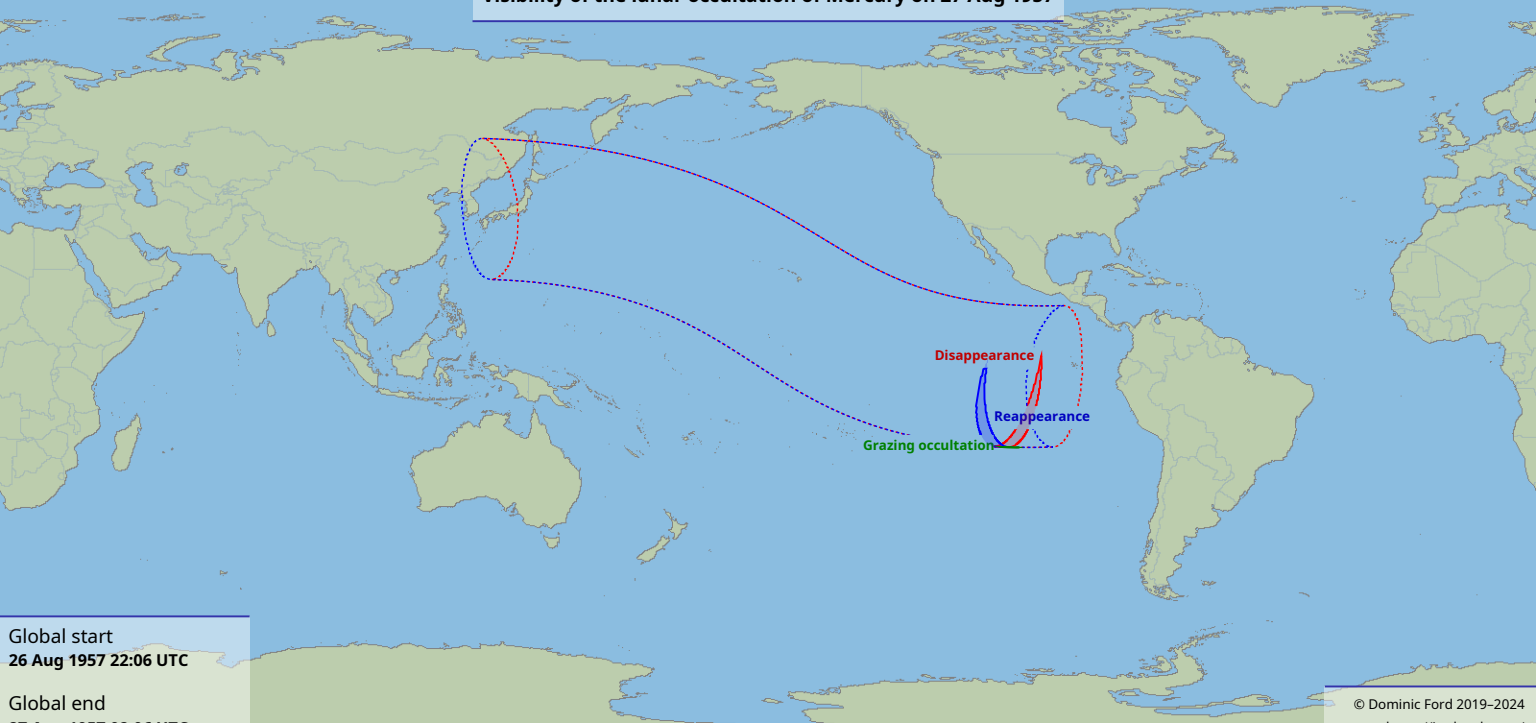

# Visibility of the lunar occultation of Mercury on 27 Aug 1957

Global start  
26 Aug 1957 22:06 UTC

Global end  
27 Aug 1957 02:06 UTC