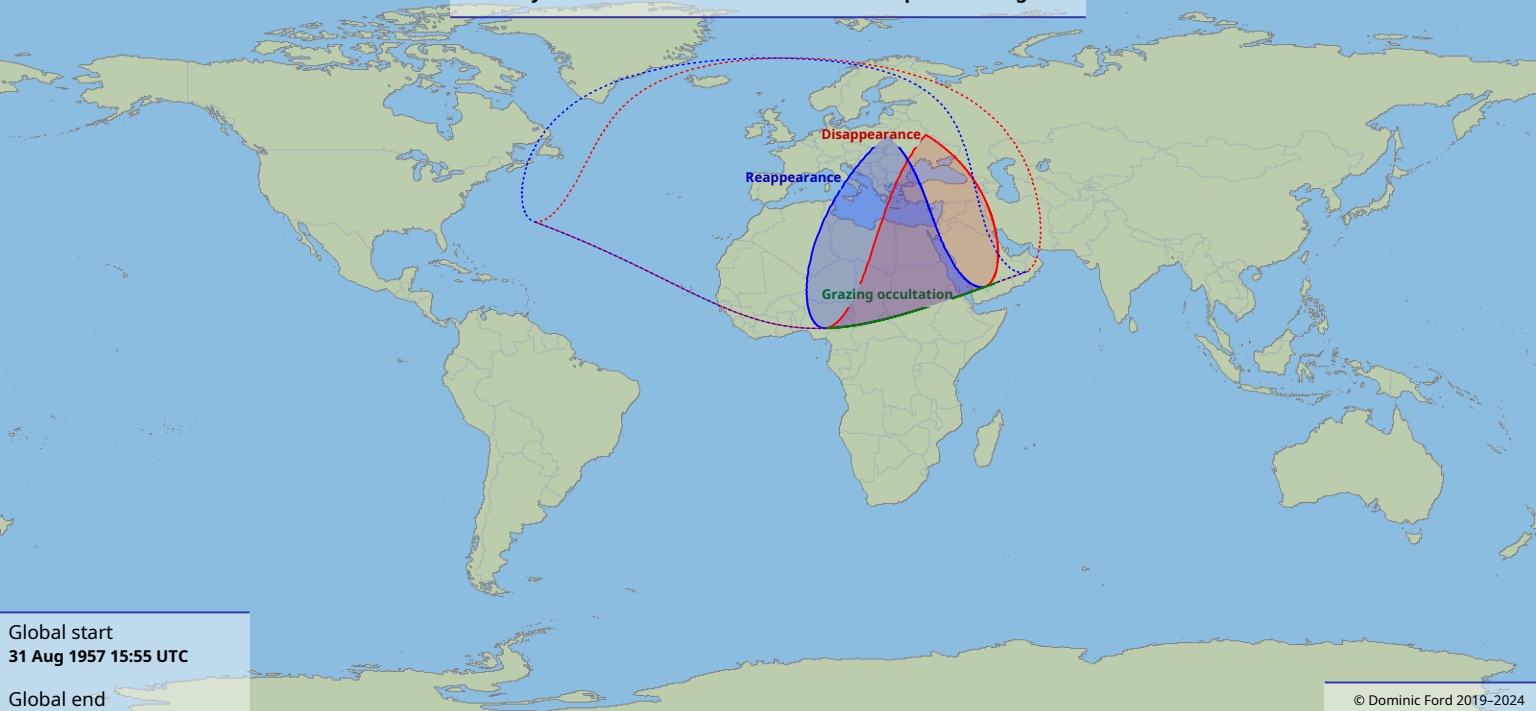

Visibility of the lunar occultation of Beta1 Scorpii on 31 Aug 1957

Global start
31 Aug 1957 15:55 UTC

Global end
31 Aug 1957 19:30 UTC