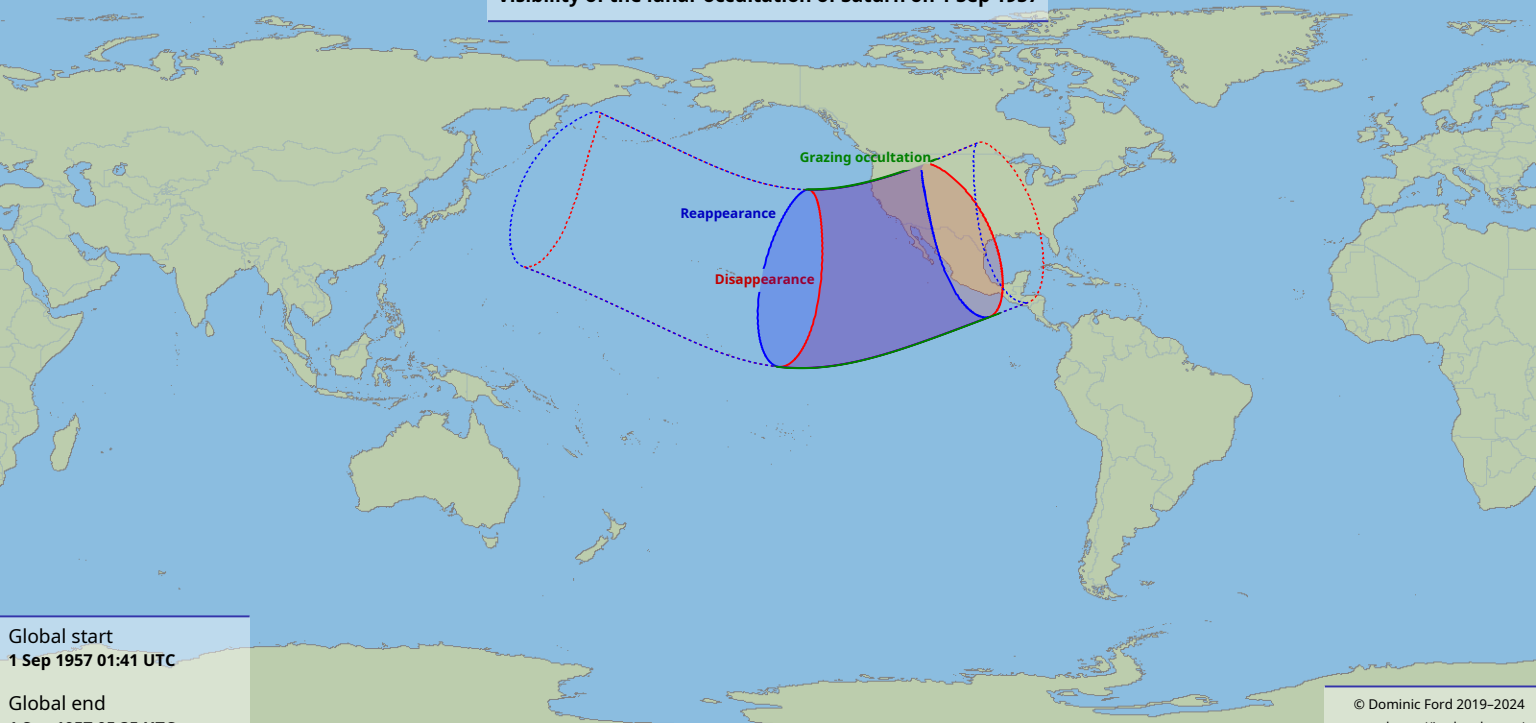

Visibility of the lunar occultation of Saturn on 1 Sep 1957

Global start
1 Sep 1957 01:41 UTC

Global end
1 Sep 1957 05:35 UTC