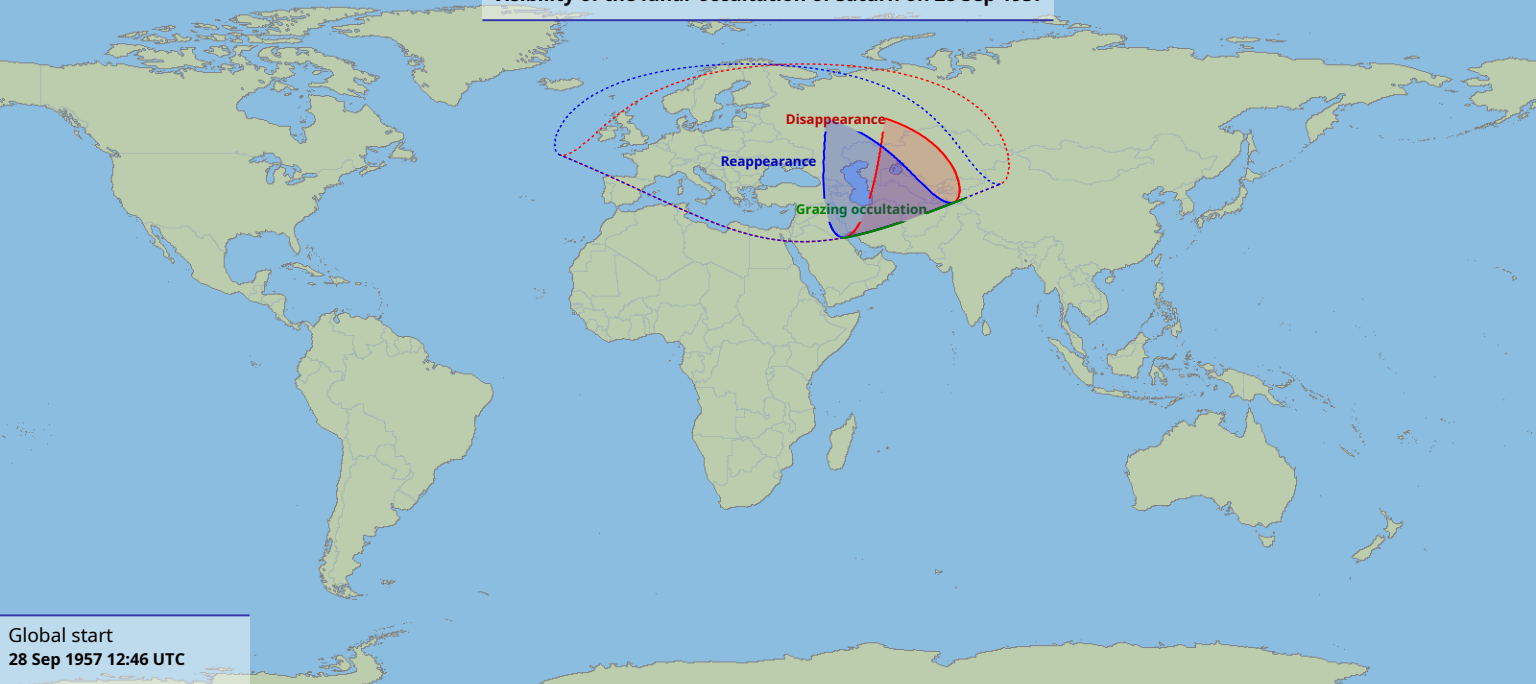

Visibility of the lunar occultation of Saturn on 28 Sep 1957

Global start
28 Sep 1957 12:46 UTC

Global end
28 Sep 1957 15:22 UTC