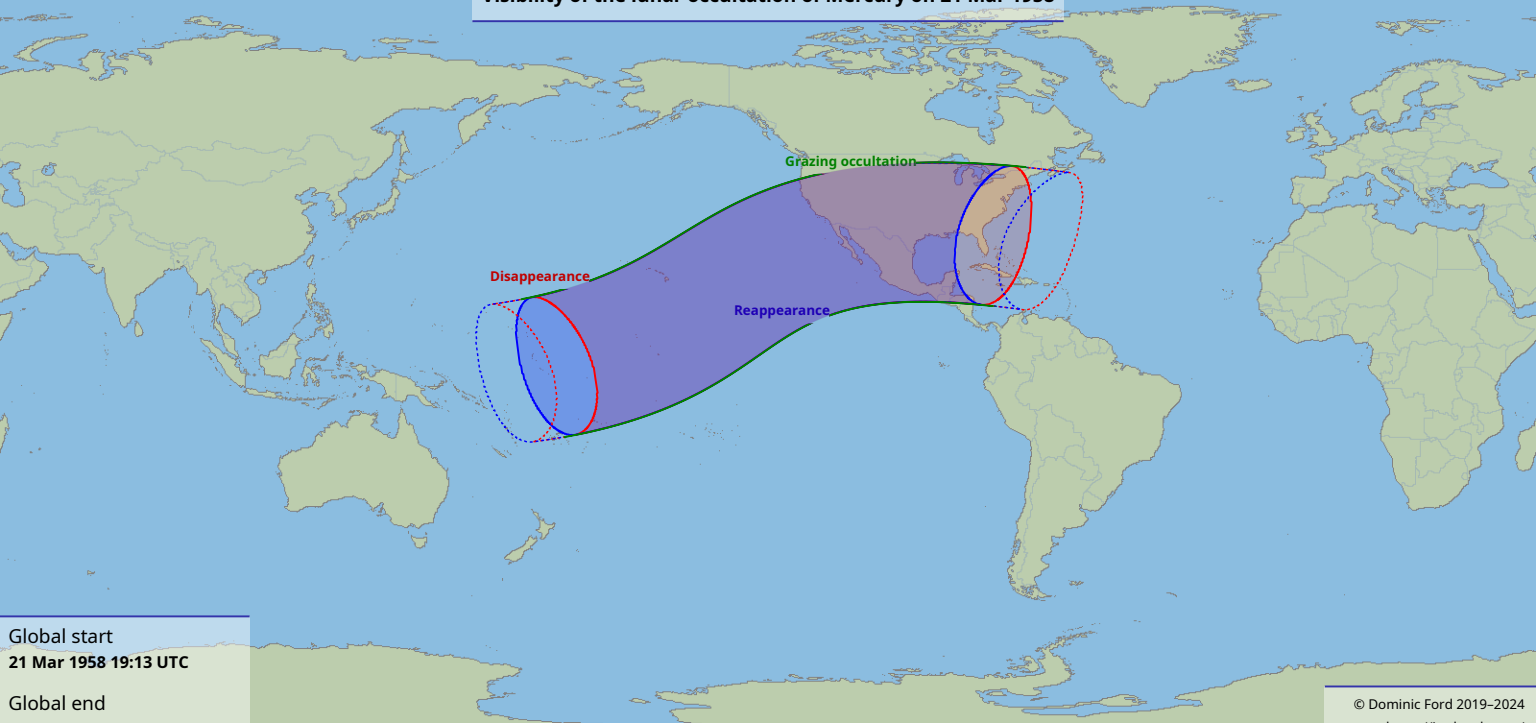

# Visibility of the lunar occultation of Mercury on 21 Mar 1958

Global start  
21 Mar 1958 19:13 UTC

Global end  
22 Mar 1958 00:29 UTC