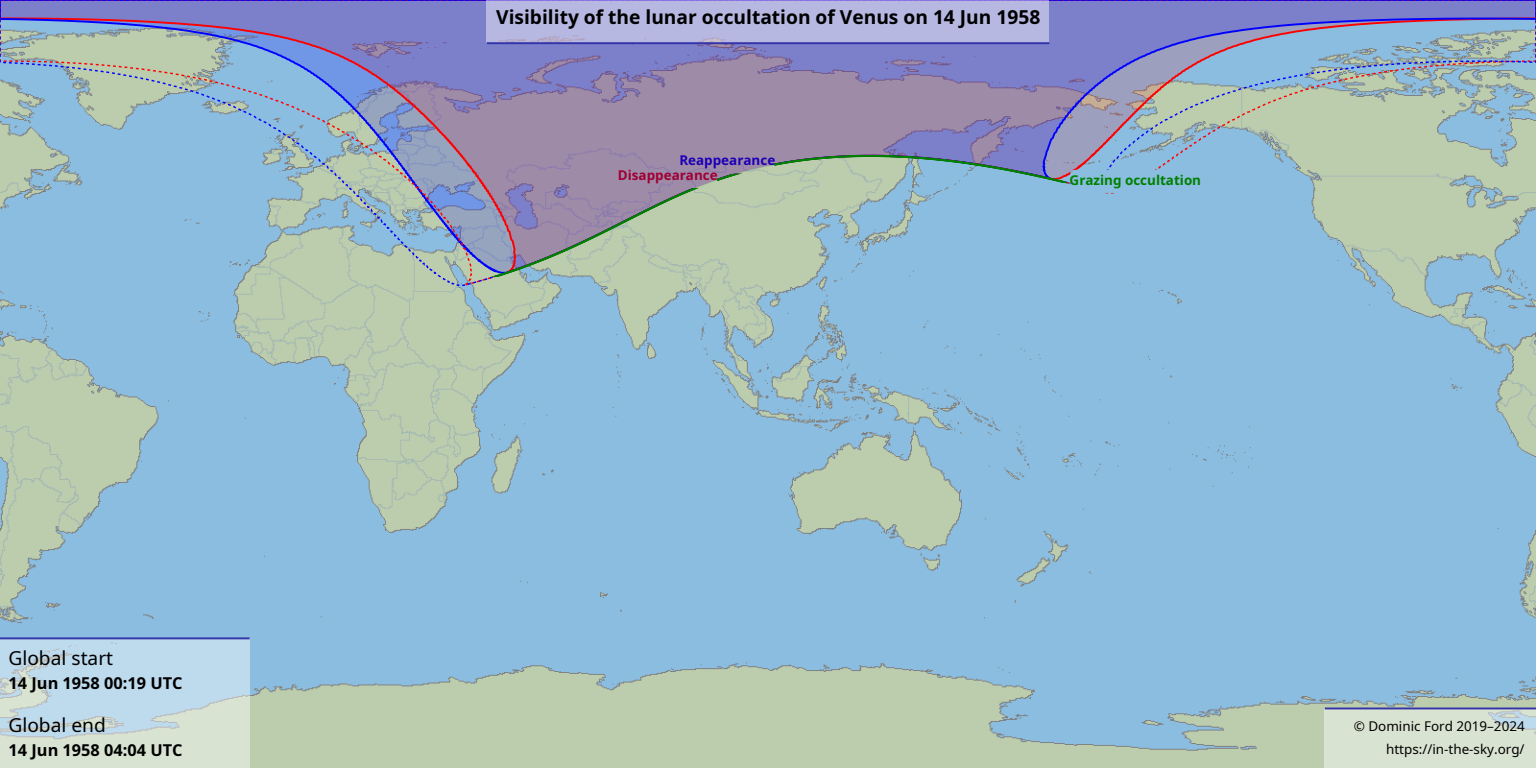

# Visibility of the lunar occultation of Venus on 14 Jun 1958

Global start  
14 Jun 1958 00:19 UTC

Global end  
14 Jun 1958 04:04 UTC