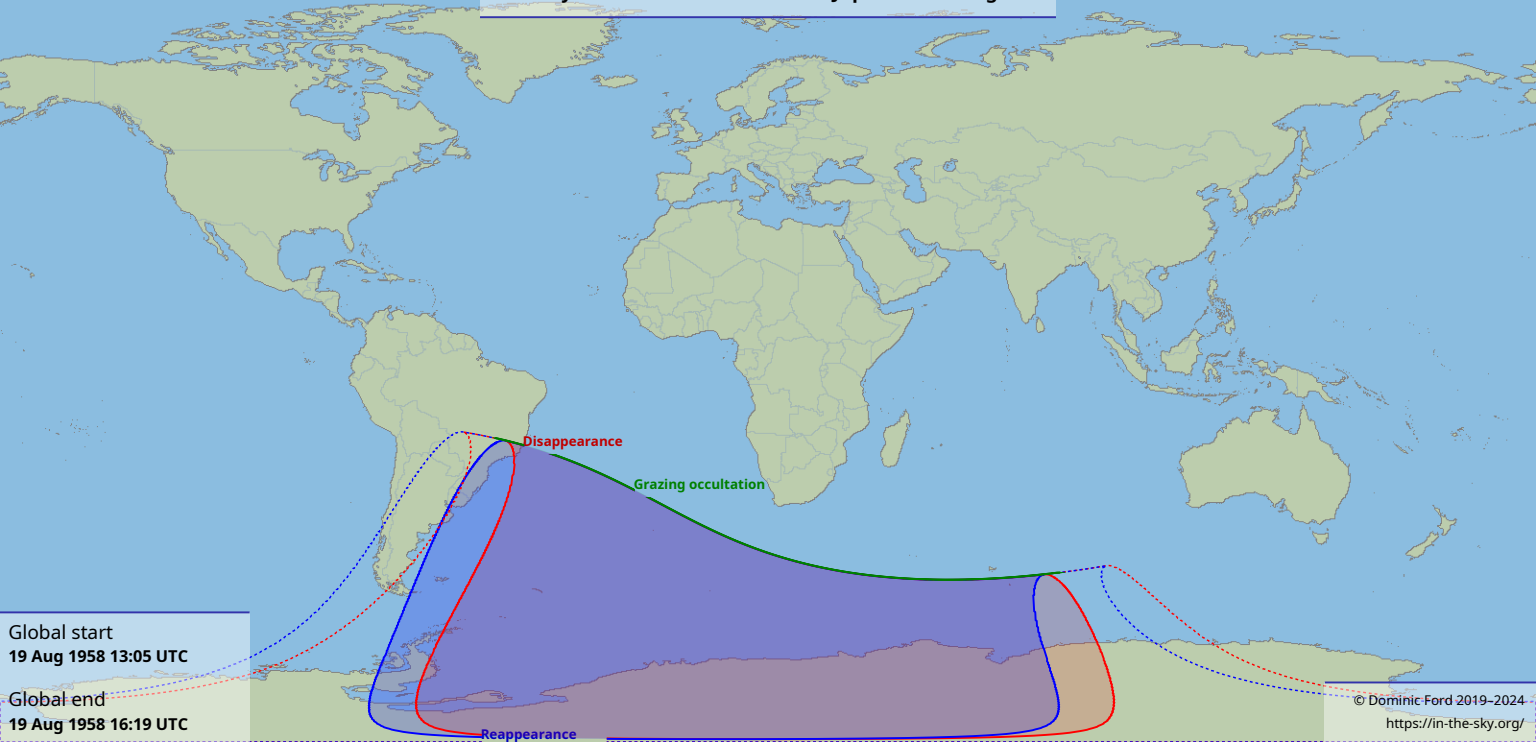

Visibility of the lunar occultation of Jupiter on 19 Aug 1958

Global start
19 Aug 1958 13:05 UTC

Global end
19 Aug 1958 16:19 UTC