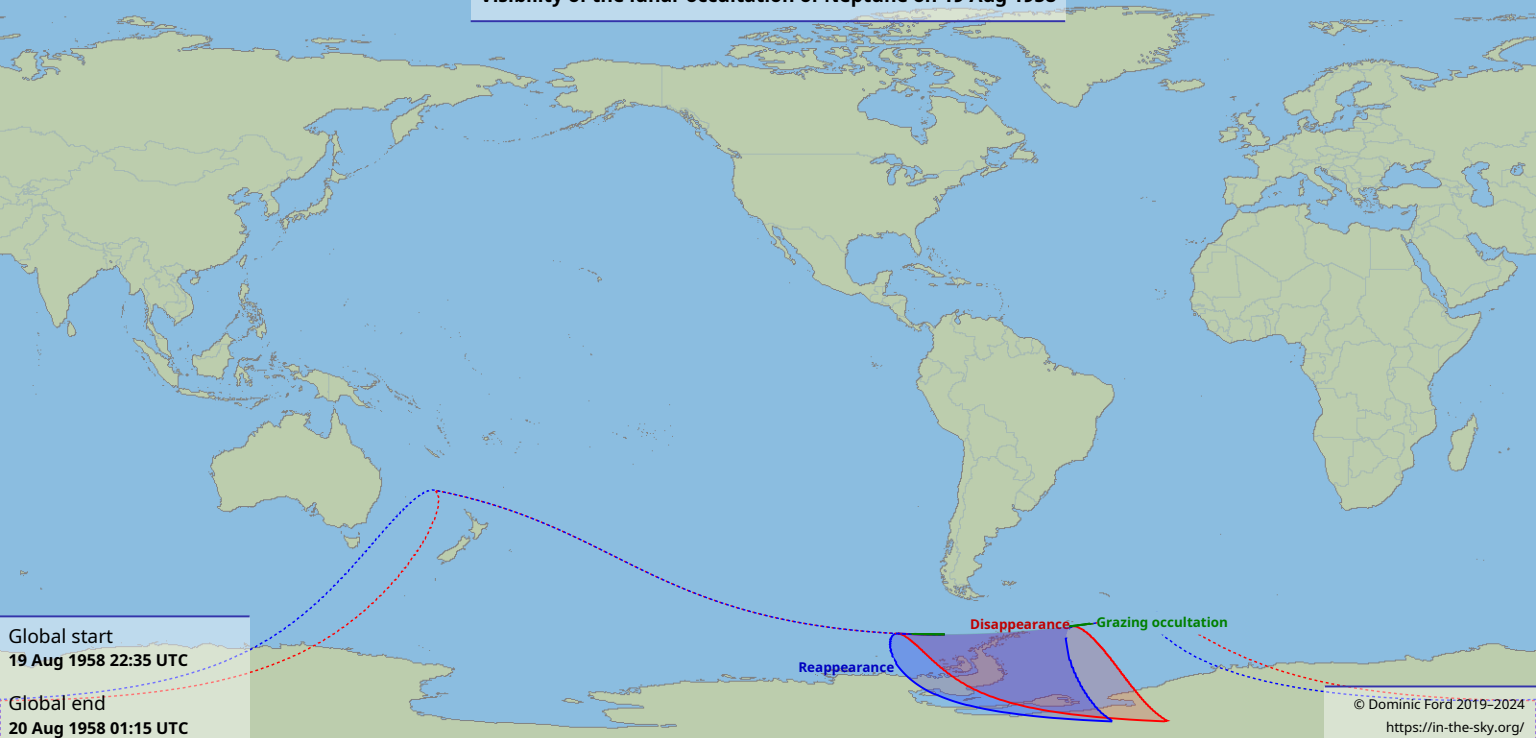

Visibility of the lunar occultation of Neptune on 19 Aug 1958

Global start
19 Aug 1958 22:35 UTC

Global end
20 Aug 1958 01:15 UTC

Disappearance

Grazing occultation

Reappearance