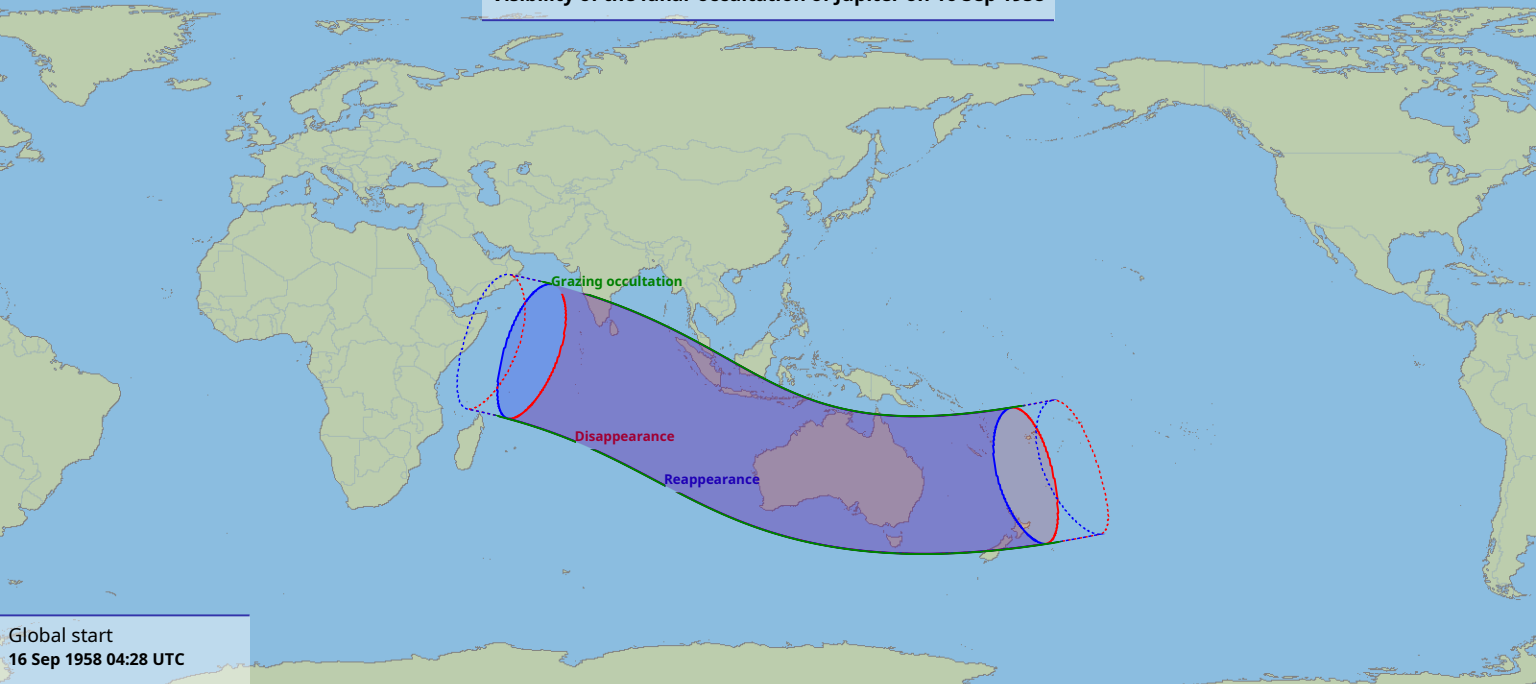

Visibility of the lunar occultation of Jupiter on 16 Sep 1958

Global start
16 Sep 1958 04:28 UTC

Global end
16 Sep 1958 08:37 UTC