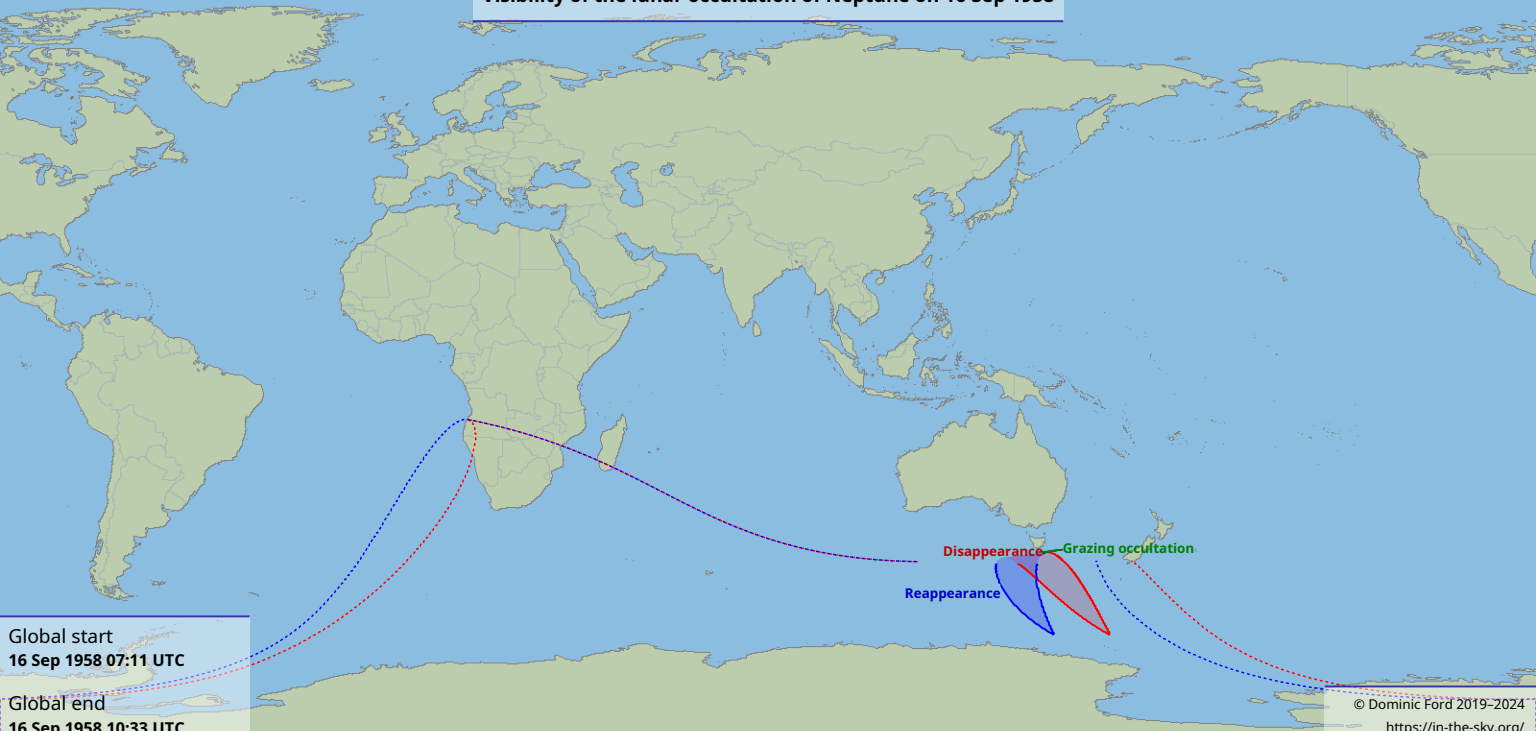

Visibility of the lunar occultation of Neptune on 16 Sep 1958

Global start
16 Sep 1958 07:11 UTC

Global end
16 Sep 1958 10:33 UTC