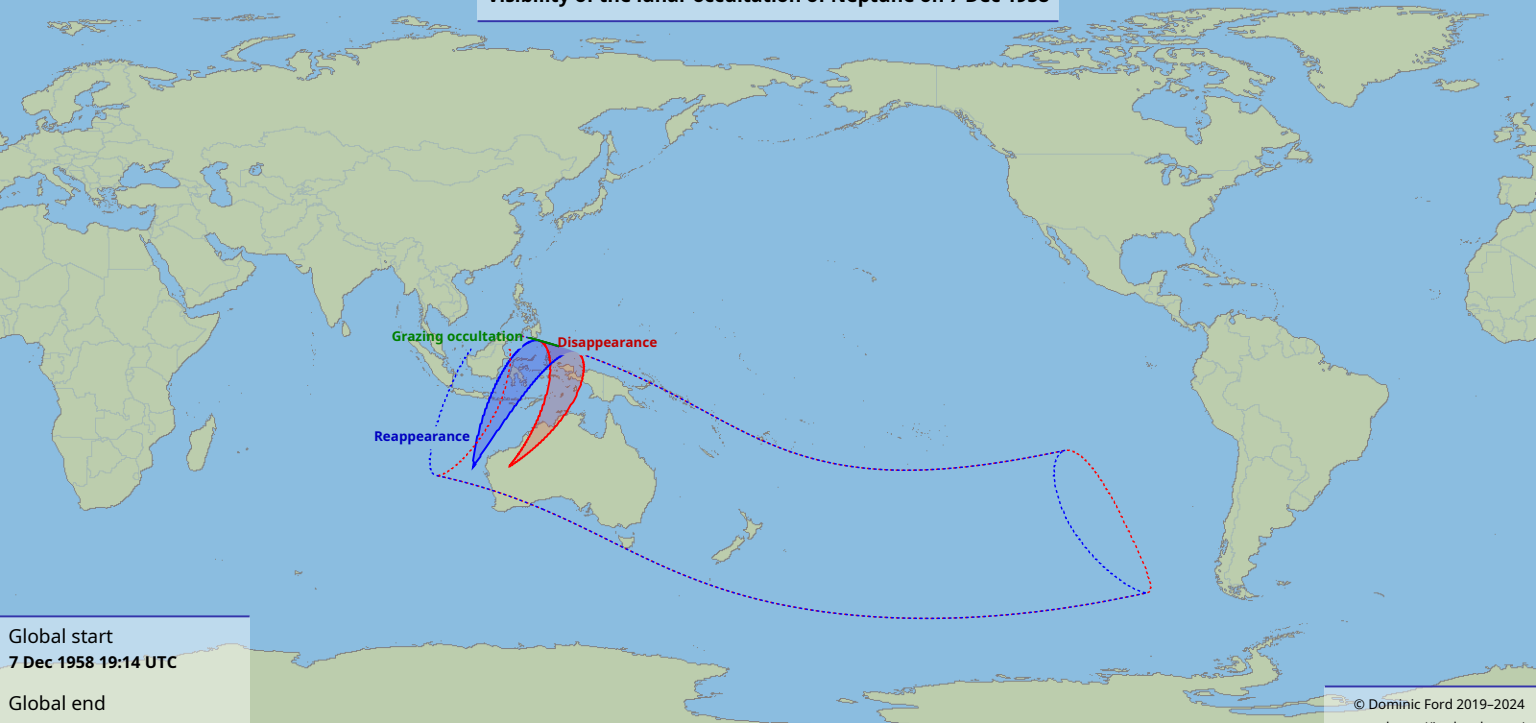

Visibility of the lunar occultation of Neptune on 7 Dec 1958

Grazing occultation
Disappearance
Reappearance

Global start
7 Dec 1958 19:14 UTC

Global end
7 Dec 1958 23:11 UTC