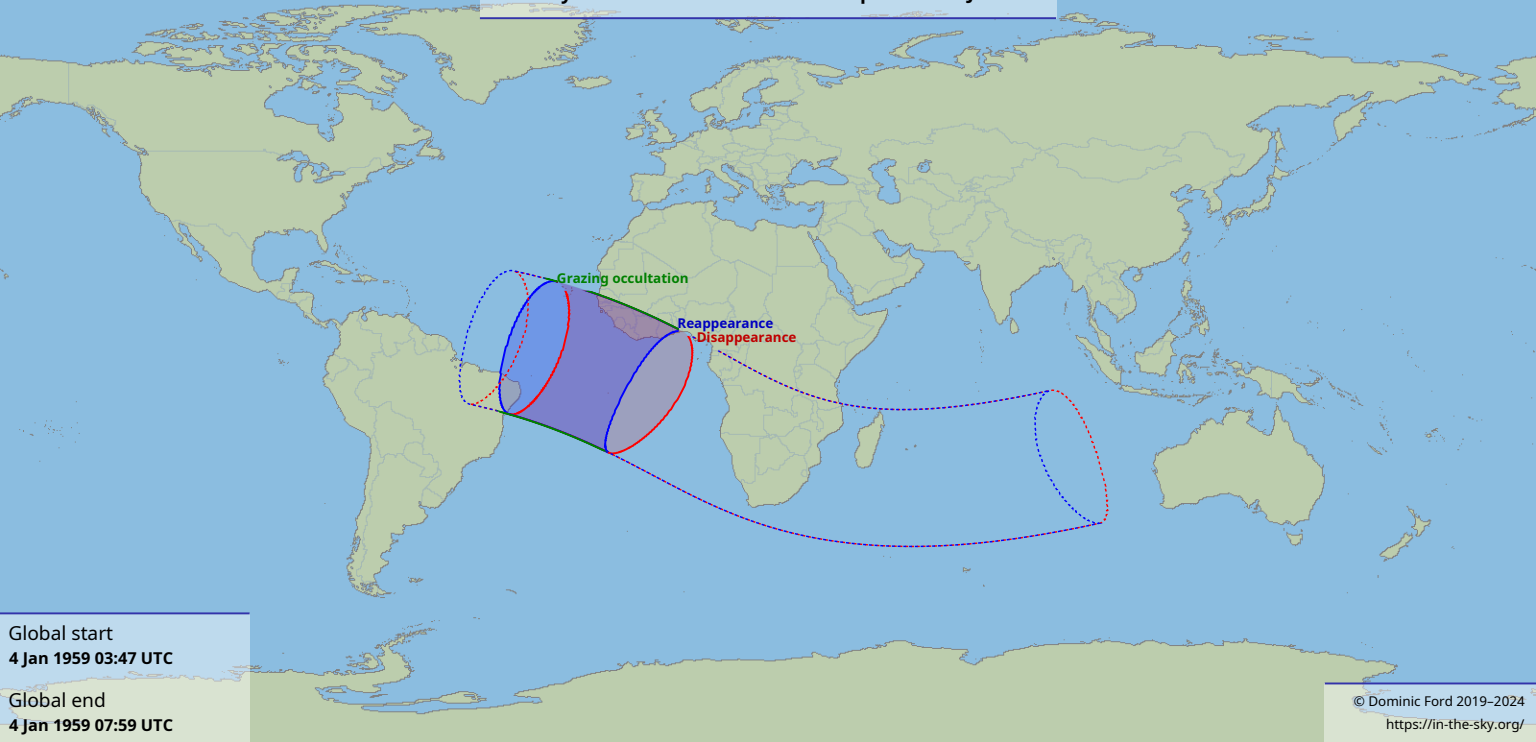

Visibility of the lunar occultation of Neptune on 4 Jan 1959

Global start
4 Jan 1959 03:47 UTC

Global end
4 Jan 1959 07:59 UTC