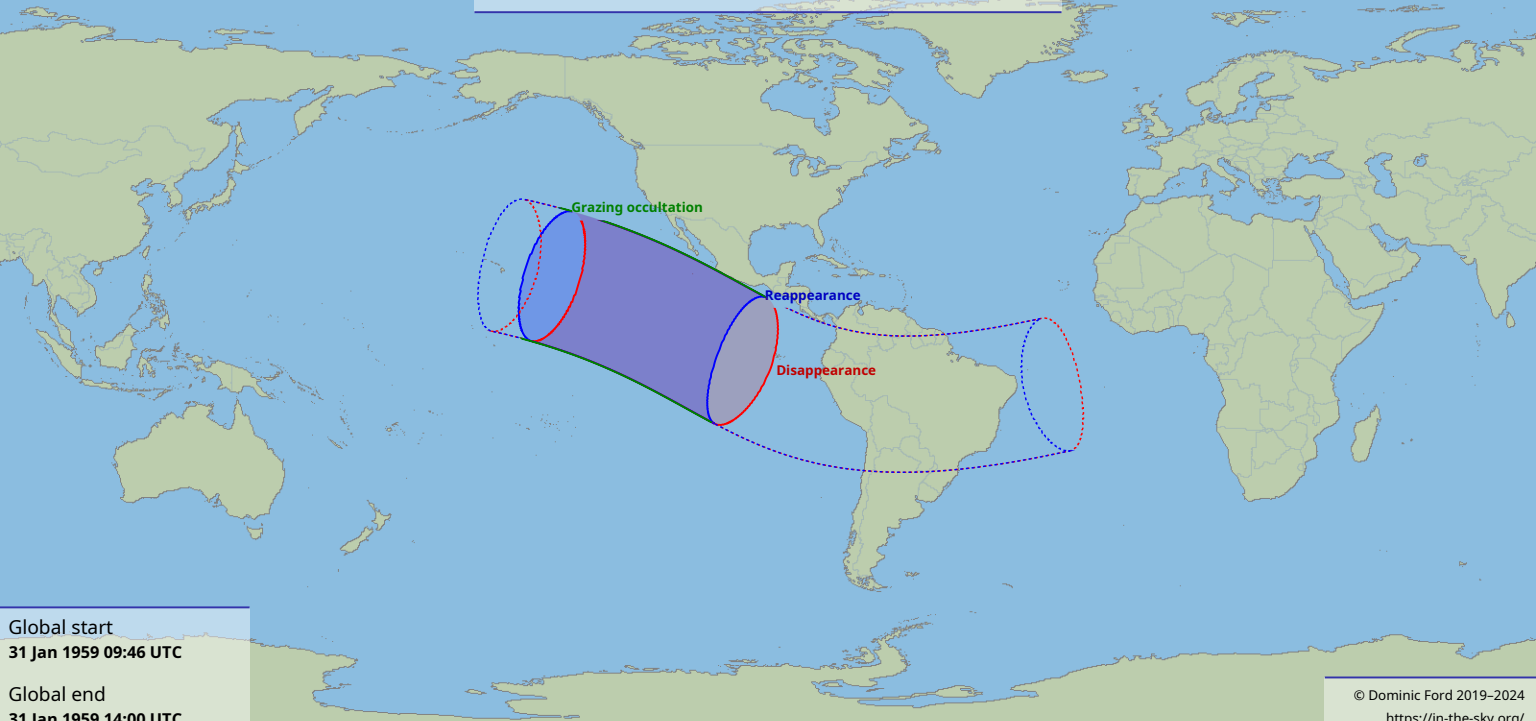

Visibility of the lunar occultation of Neptune on 31 Jan 1959

Global start
31 Jan 1959 09:46 UTC

Global end
31 Jan 1959 14:00 UTC