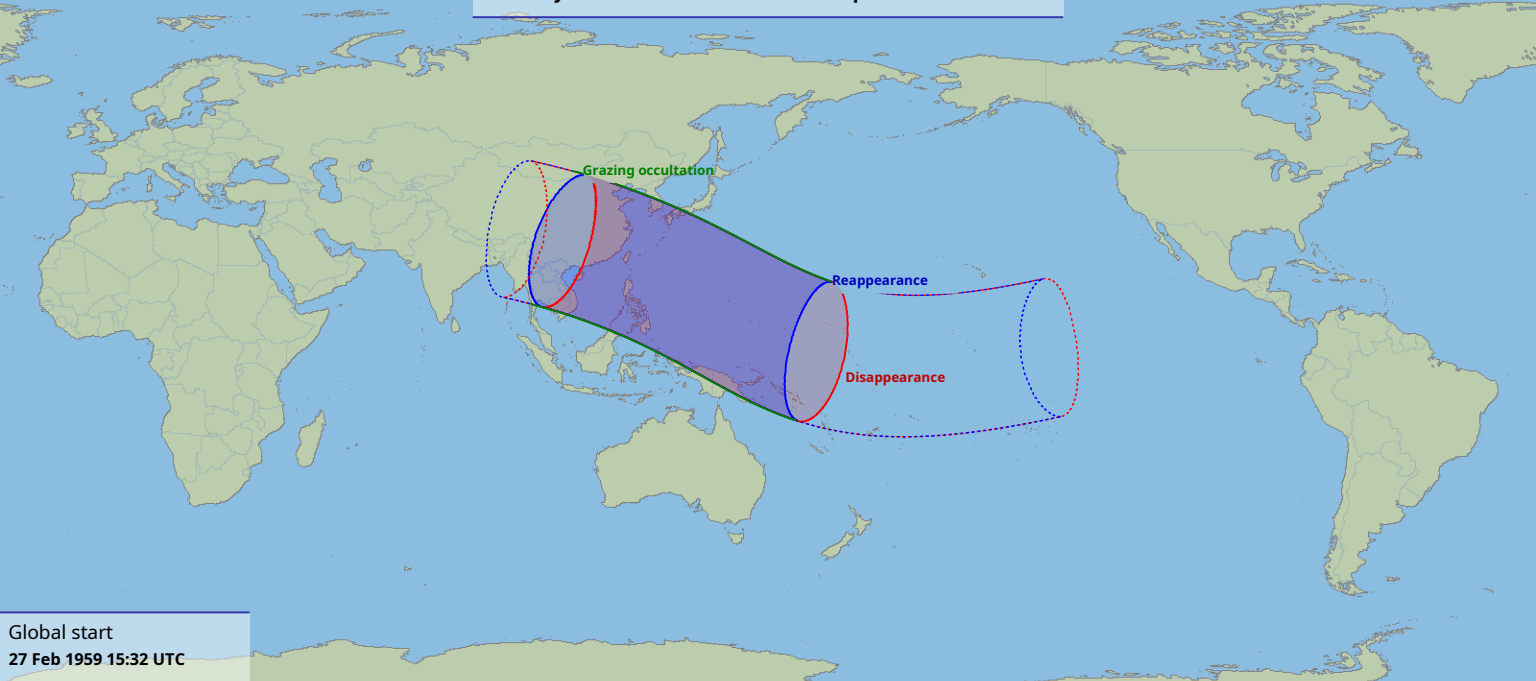

Visibility of the lunar occultation of Neptune on 27 Feb 1959

Global start
27 Feb 1959 15:32 UTC

Global end
27 Feb 1959 19:38 UTC