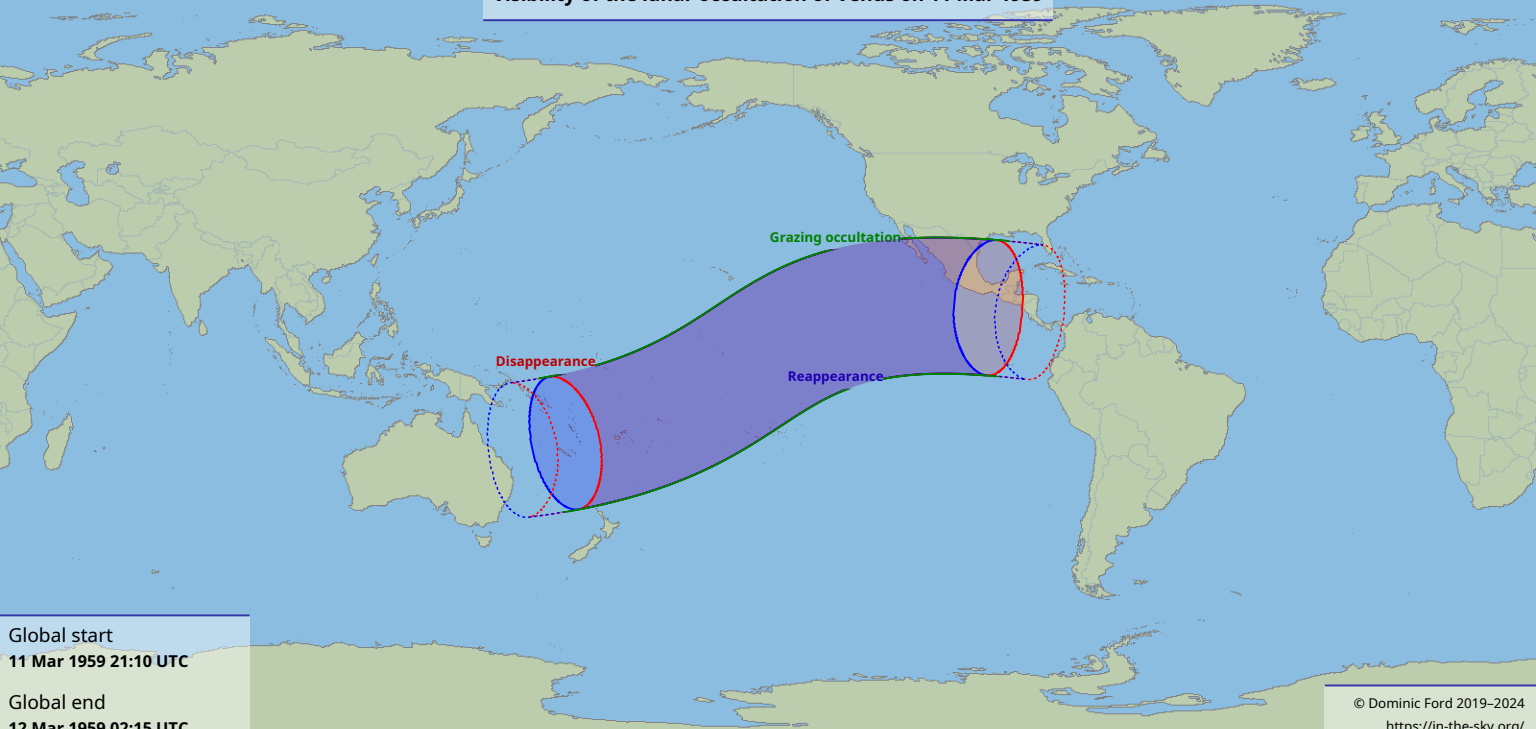

# Visibility of the lunar occultation of Venus on 11 Mar 1959

Global start  
11 Mar 1959 21:10 UTC

Global end  
12 Mar 1959 02:15 UTC