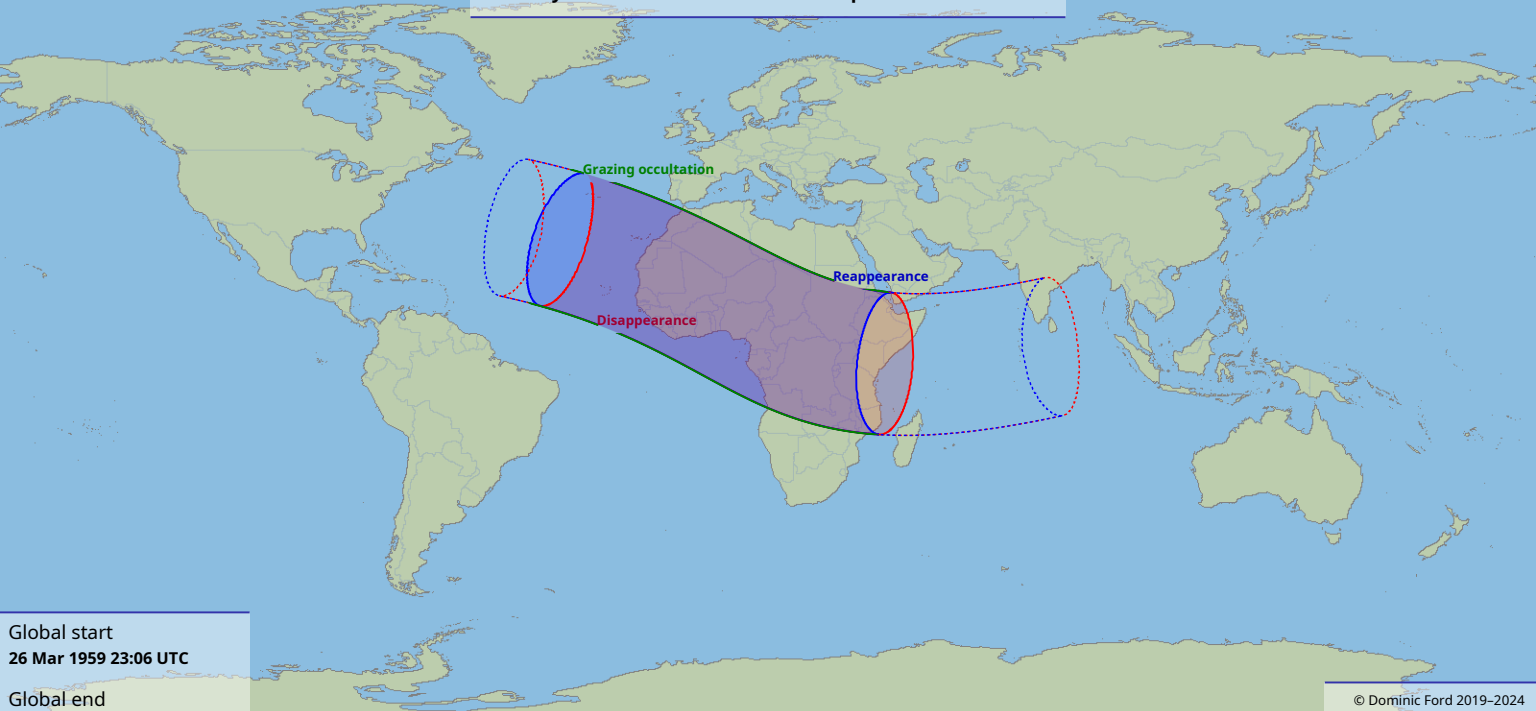

Visibility of the lunar occultation of Neptune on 27 Mar 1959

Global start
26 Mar 1959 23:06 UTC

Global end
27 Mar 1959 03:07 UTC