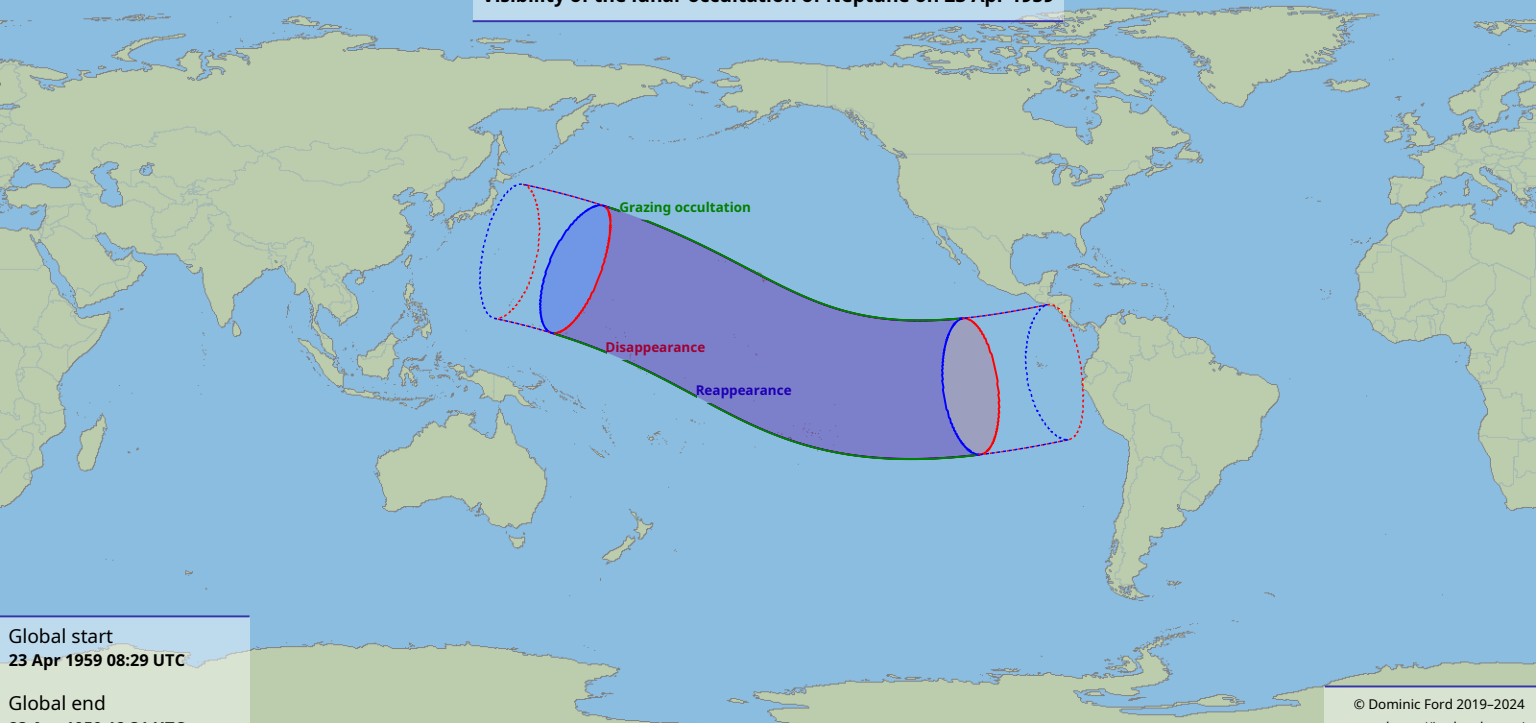

# Visibility of the lunar occultation of Neptune on 23 Apr 1959

Global start  
23 Apr 1959 08:29 UTC

Global end  
23 Apr 1959 12:31 UTC