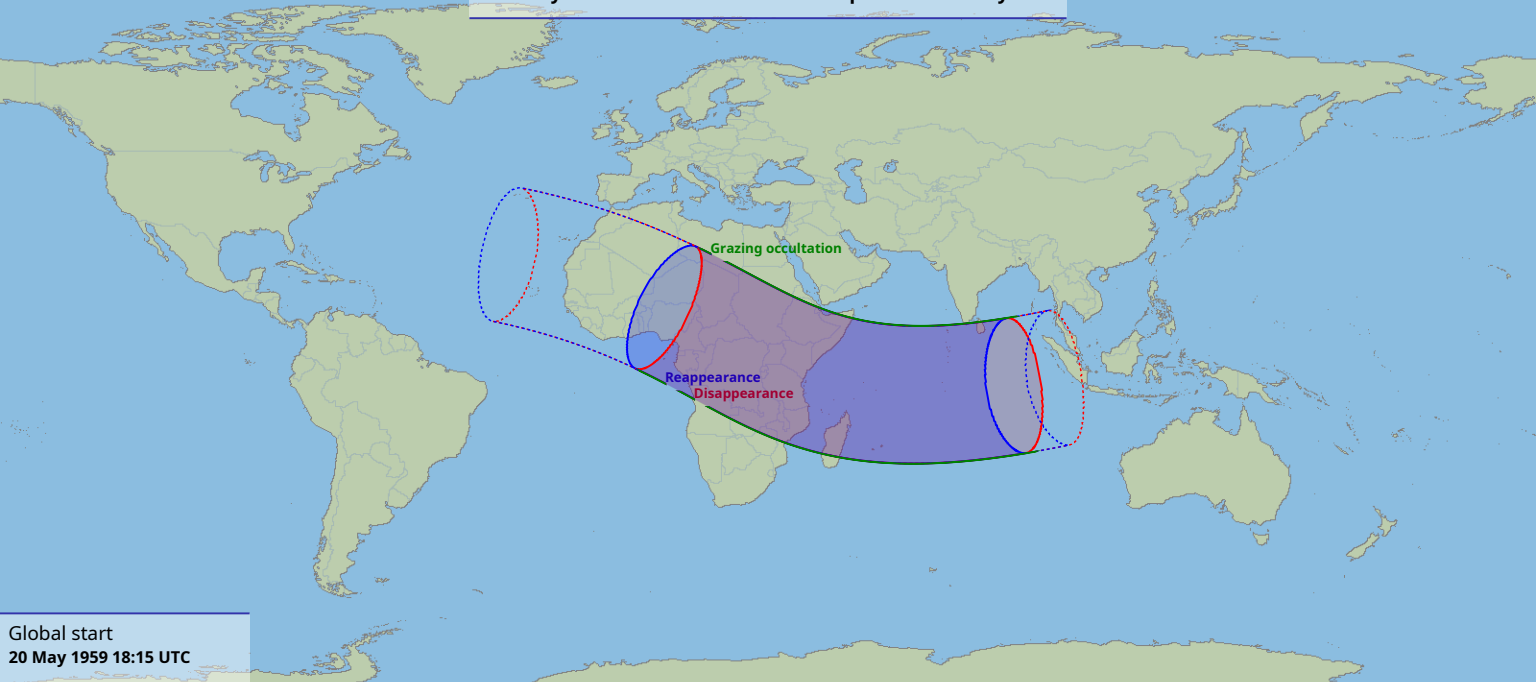

Visibility of the lunar occultation of Neptune on 20 May 1959

Global start
20 May 1959 18:15 UTC

Global end
20 May 1959 22:19 UTC