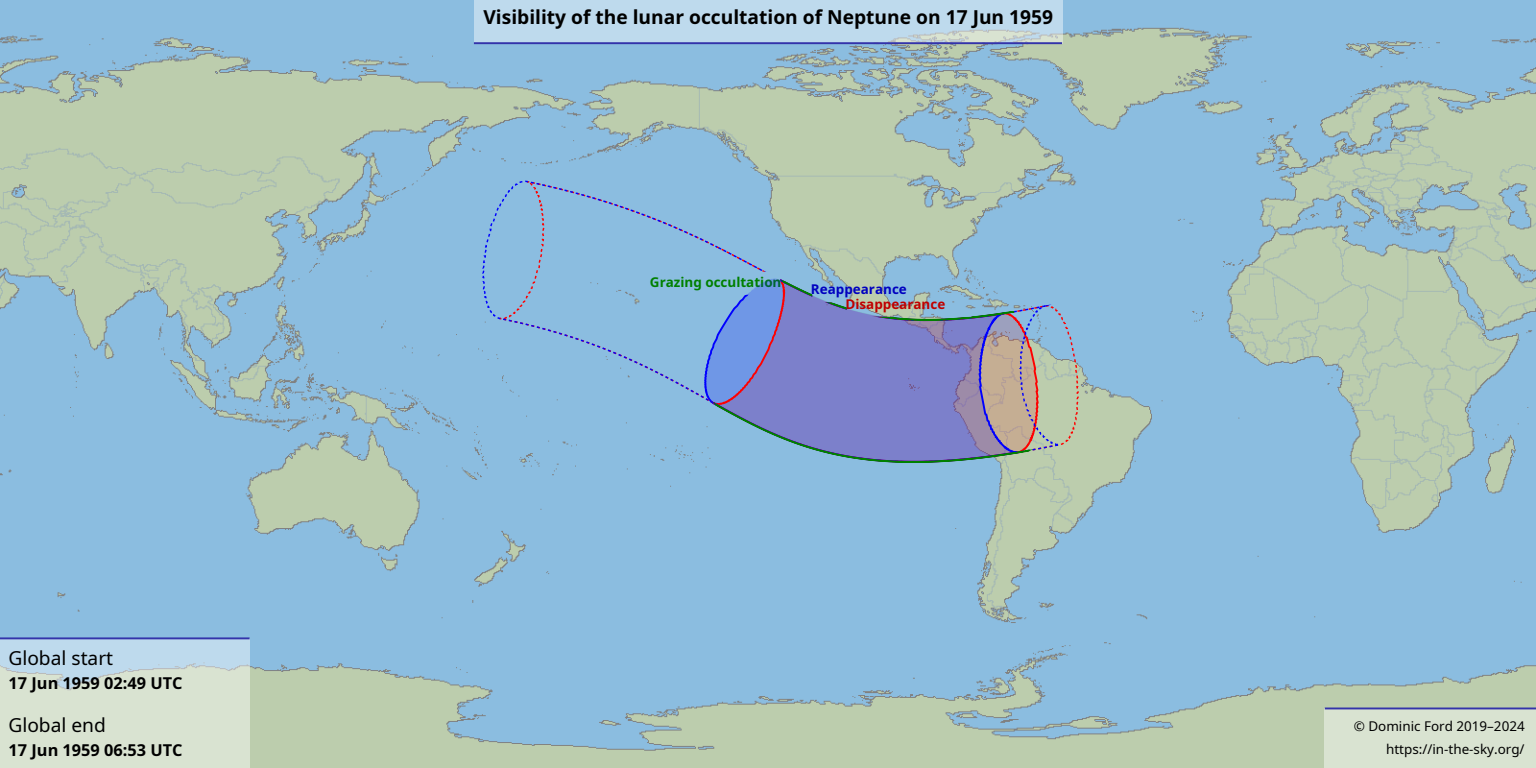

# Visibility of the lunar occultation of Neptune on 17 Jun 1959

Global start  
17 Jun 1959 02:49 UTC

Global end  
17 Jun 1959 06:53 UTC