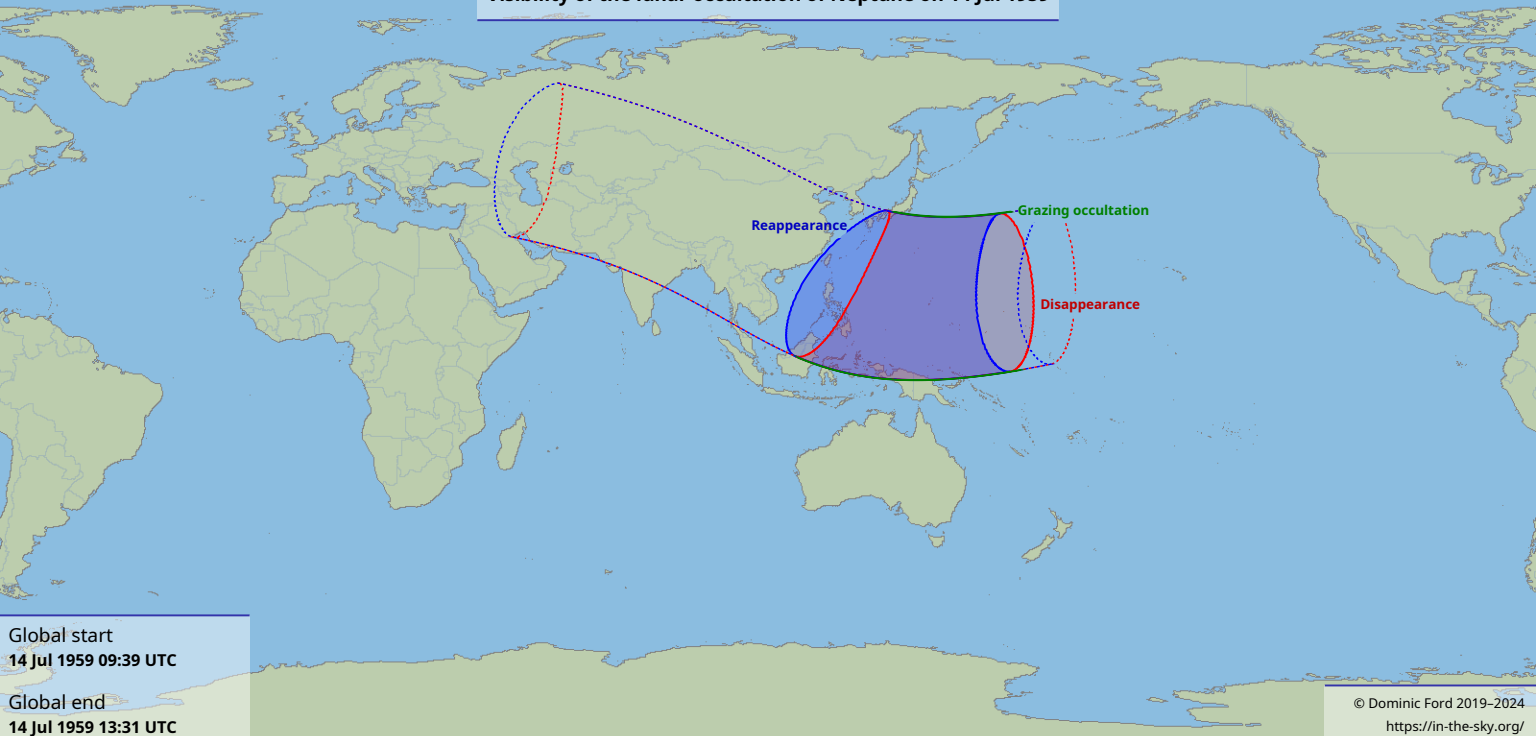

# Visibility of the lunar occultation of Neptune on 14 Jul 1959

Global start  
14 Jul 1959 09:39 UTC

Global end  
14 Jul 1959 13:31 UTC