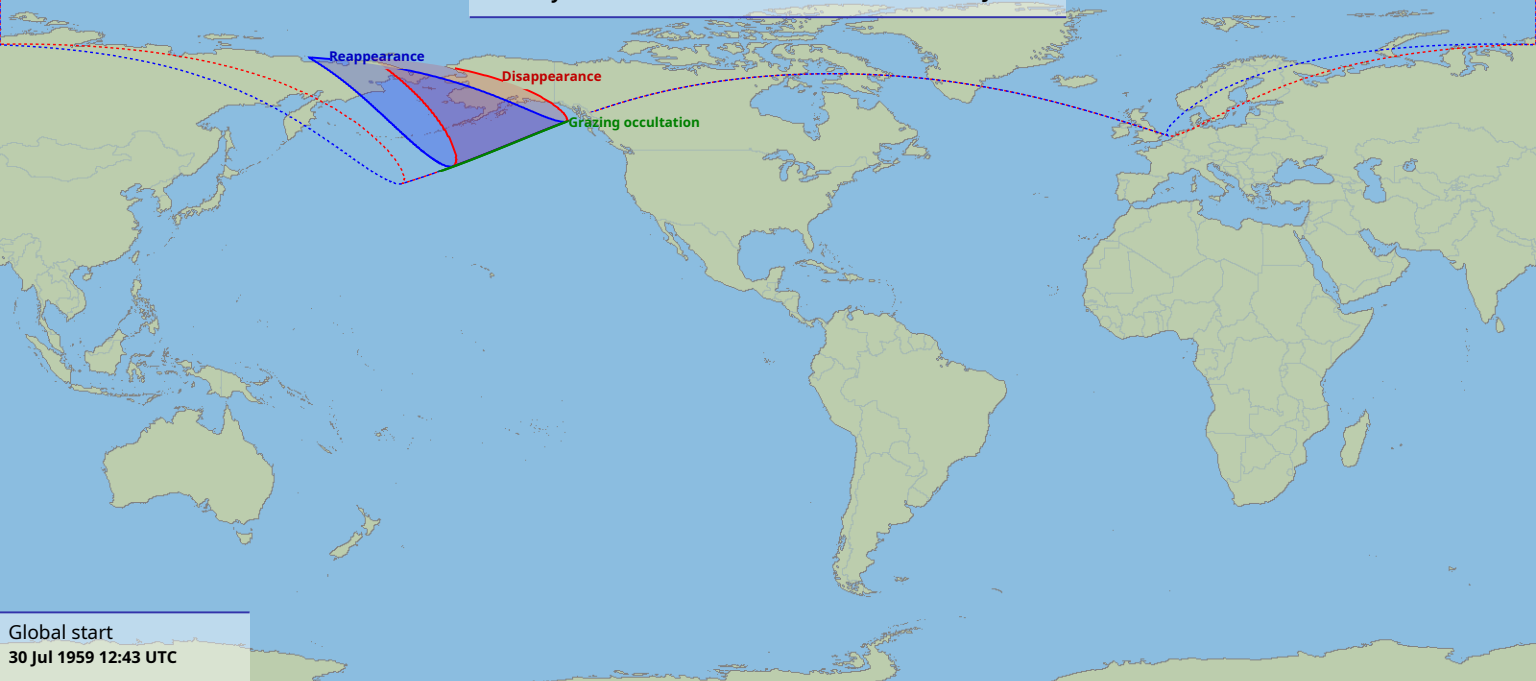

# Visibility of the lunar occultation of Aldebaran on 30 Jul 1959

Global start  
30 Jul 1959 12:43 UTC

Global end  
30 Jul 1959 15:27 UTC