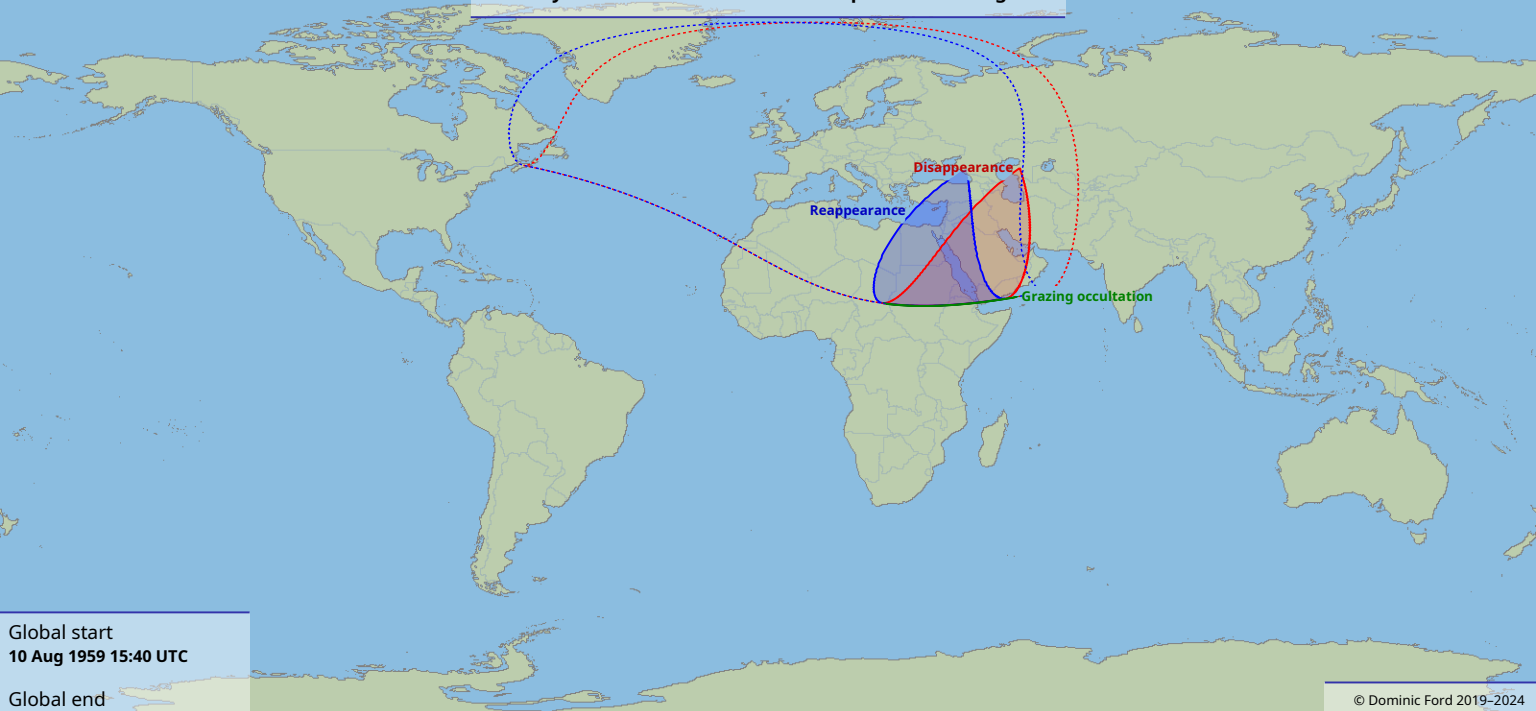

Visibility of the lunar occultation of Neptune on 10 Aug 1959

Global start
10 Aug 1959 15:40 UTC

Global end
10 Aug 1959 19:01 UTC