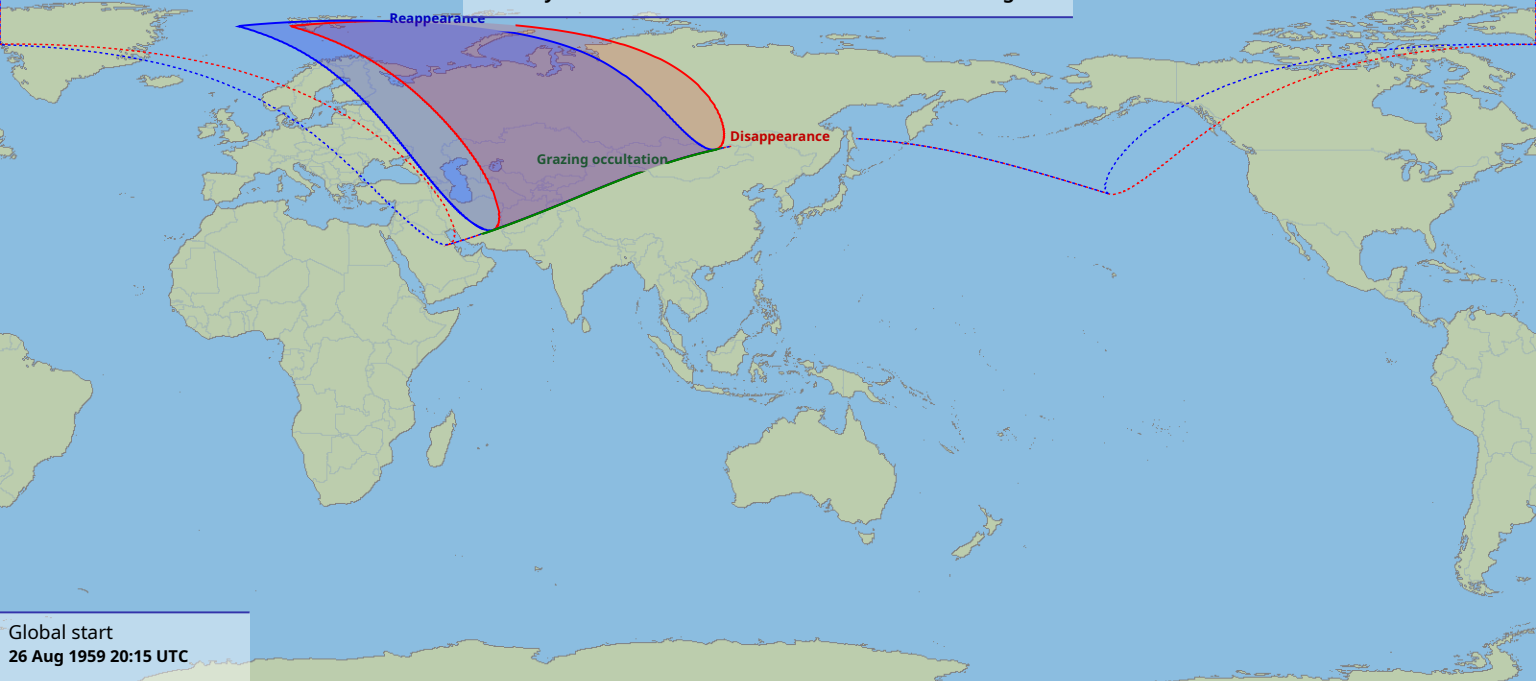

Visibility of the lunar occultation of Aldebaran on 26 Aug 1959

Global start
26 Aug 1959 20:15 UTC

Global end
26 Aug 1959 23:46 UTC