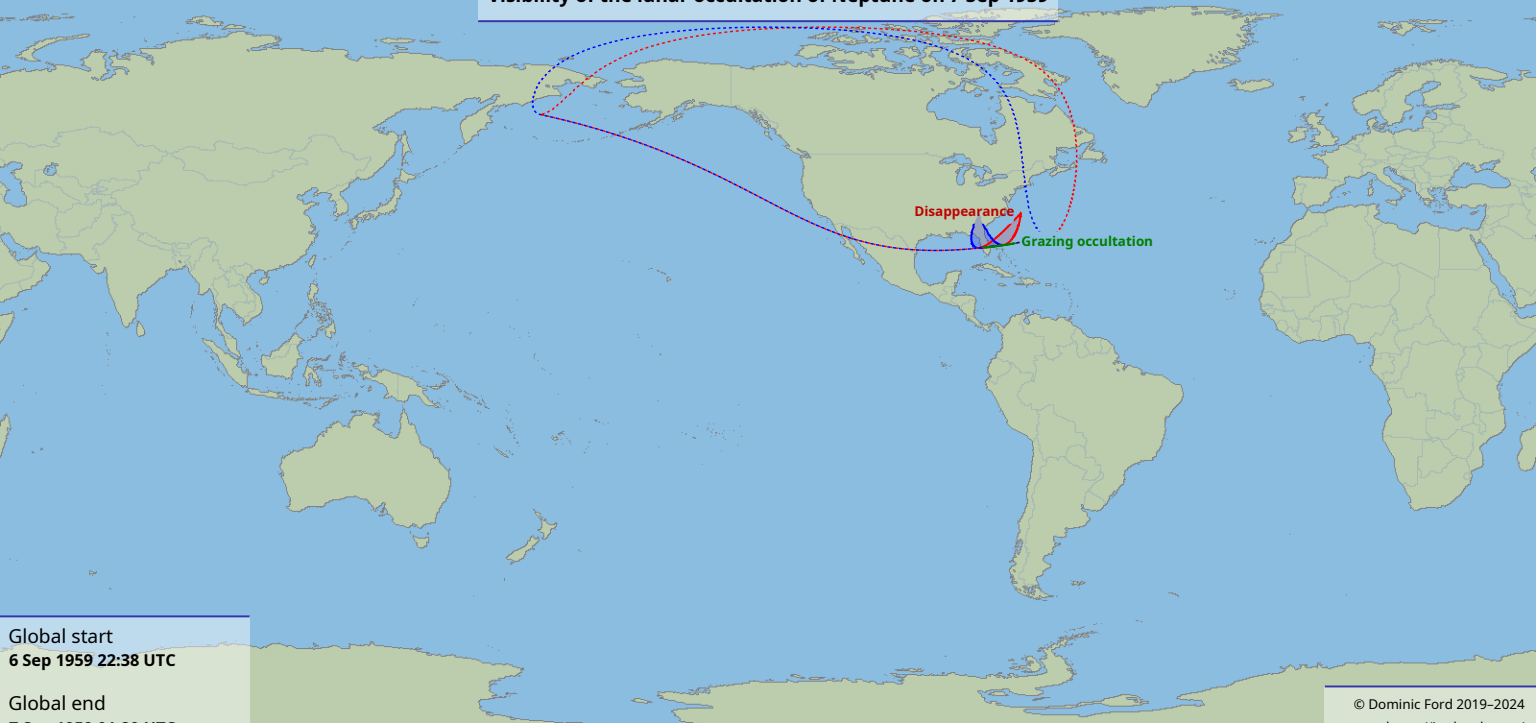

# Visibility of the lunar occultation of Neptune on 7 Sep 1959

Global start  
6 Sep 1959 22:38 UTC

Global end  
7 Sep 1959 01:20 UTC