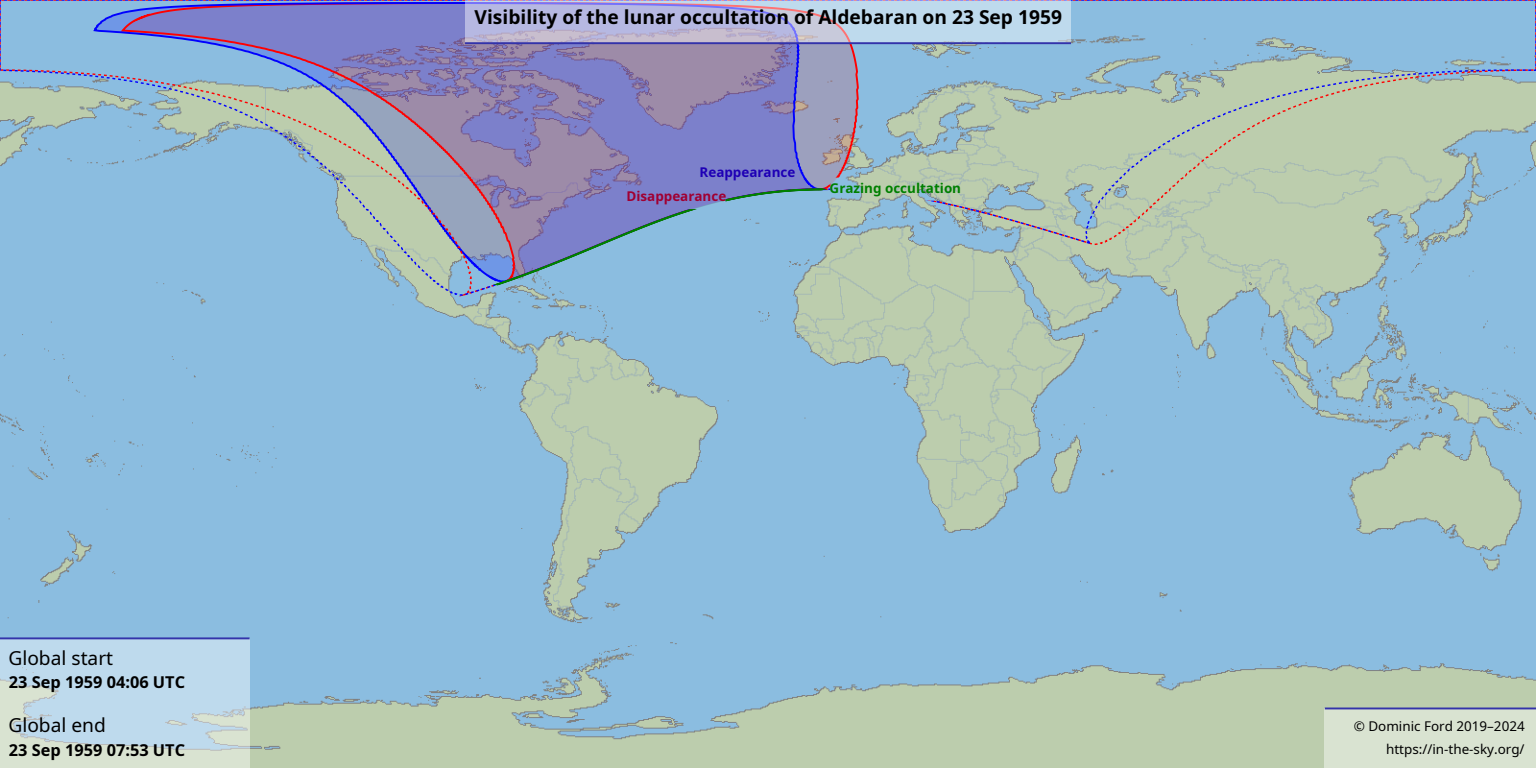

# Visibility of the lunar occultation of Aldebaran on 23 Sep 1959

Global start  
23 Sep 1959 04:06 UTC

Global end  
23 Sep 1959 07:53 UTC