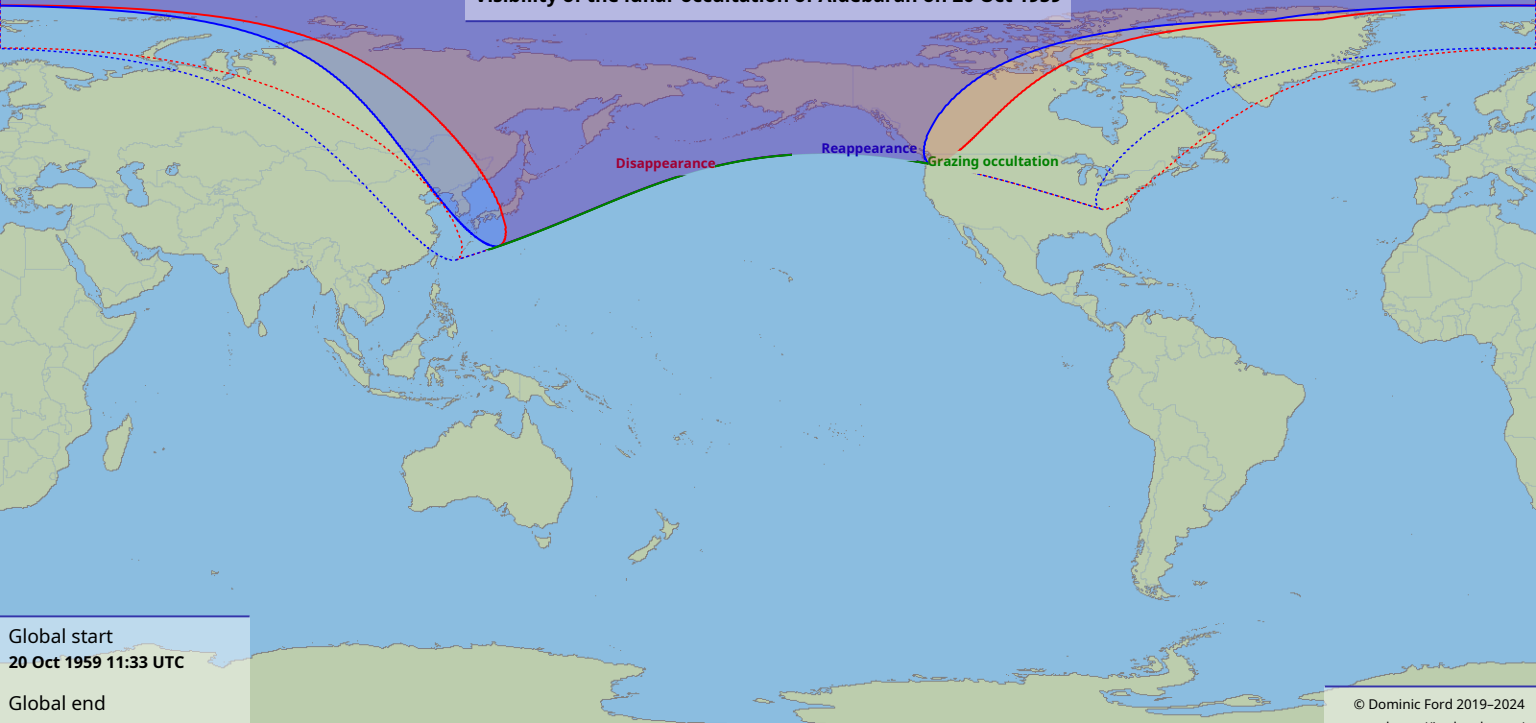

# Visibility of the lunar occultation of Aldebaran on 20 Oct 1959

Global start  
20 Oct 1959 11:33 UTC

Global end  
20 Oct 1959 15:12 UTC