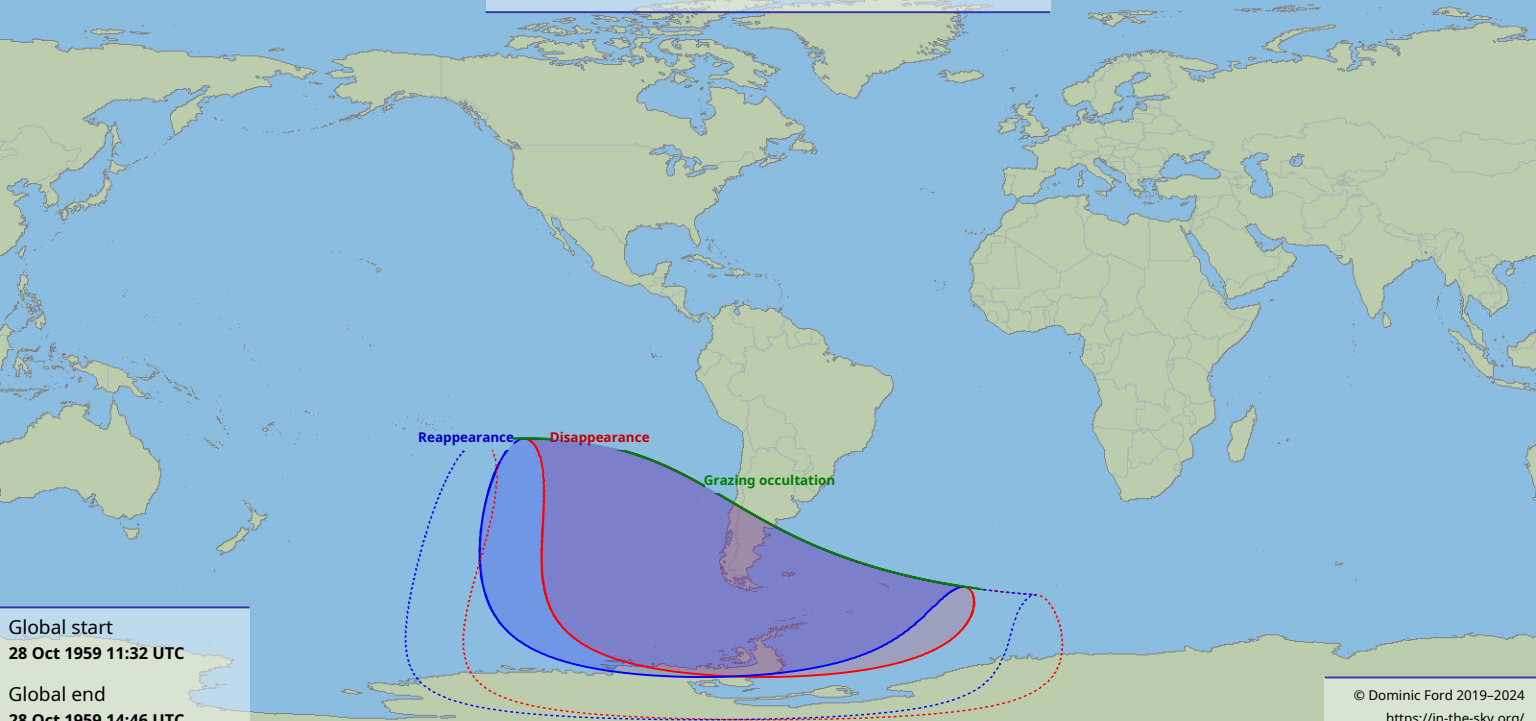

Visibility of the lunar occultation of Venus on 28 Oct 1959

Global start
28 Oct 1959 11:32 UTC

Global end
28 Oct 1959 14:46 UTC