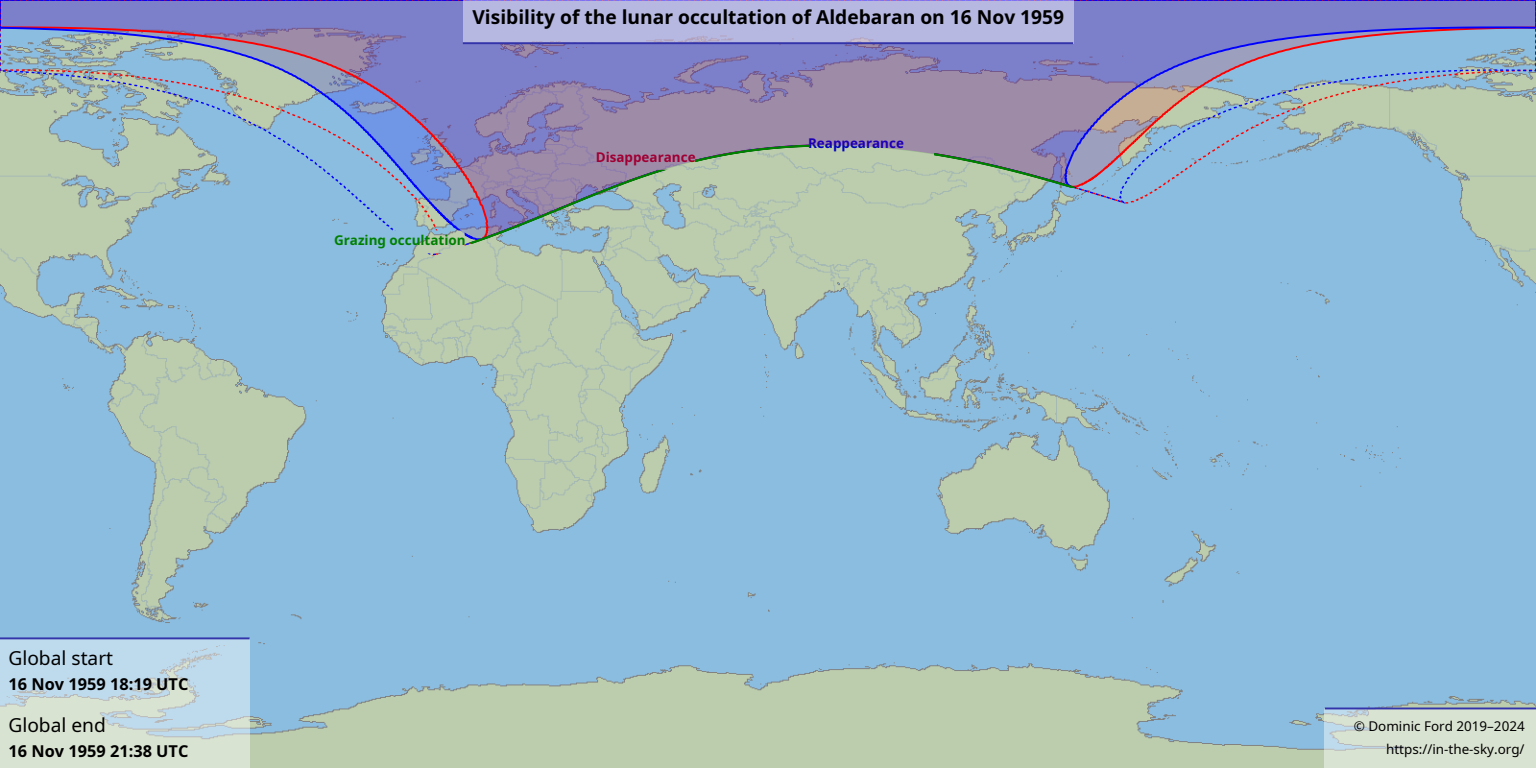

Visibility of the lunar occultation of Aldebaran on 16 Nov 1959

Global start
16 Nov 1959 18:19 UTC

Global end
16 Nov 1959 21:38 UTC