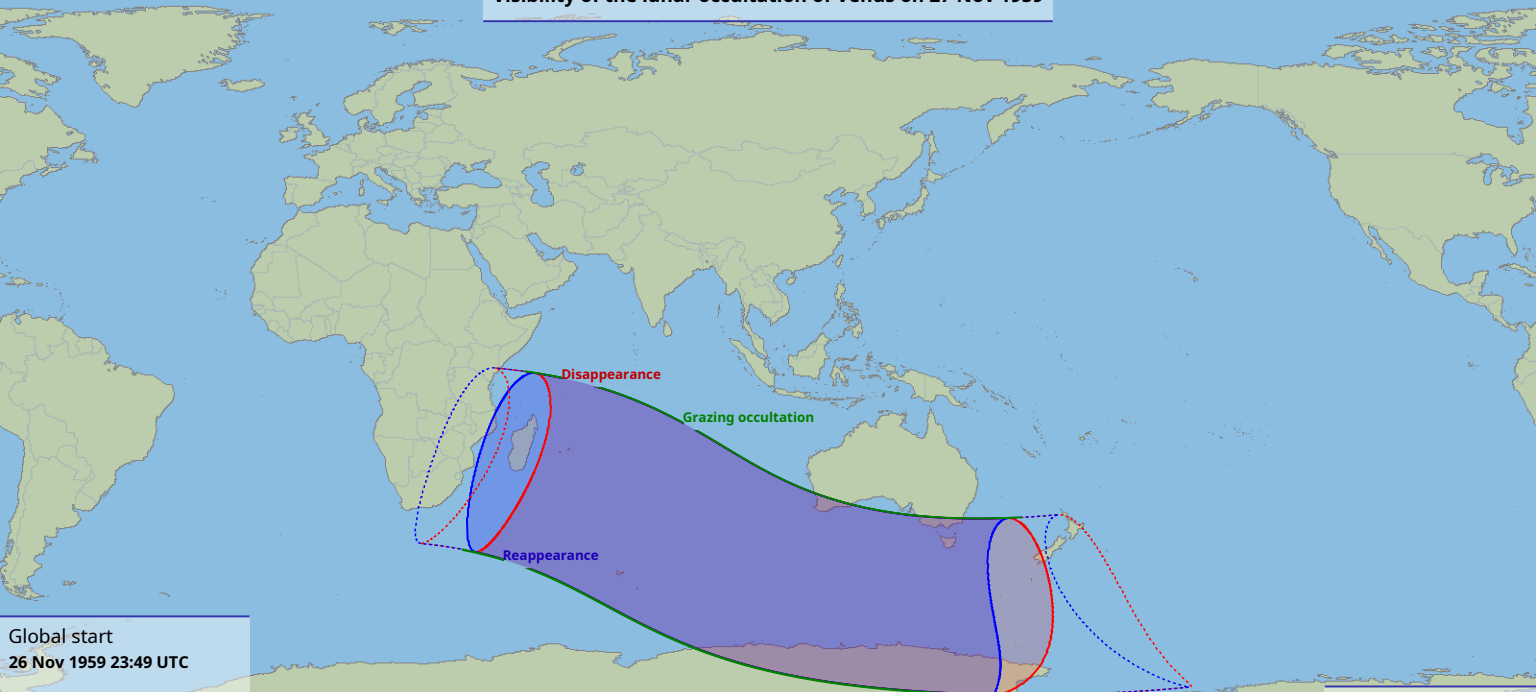

Visibility of the lunar occultation of Venus on 27 Nov 1959

Global start
26 Nov 1959 23:49 UTC

Global end
27 Nov 1959 03:51 UTC