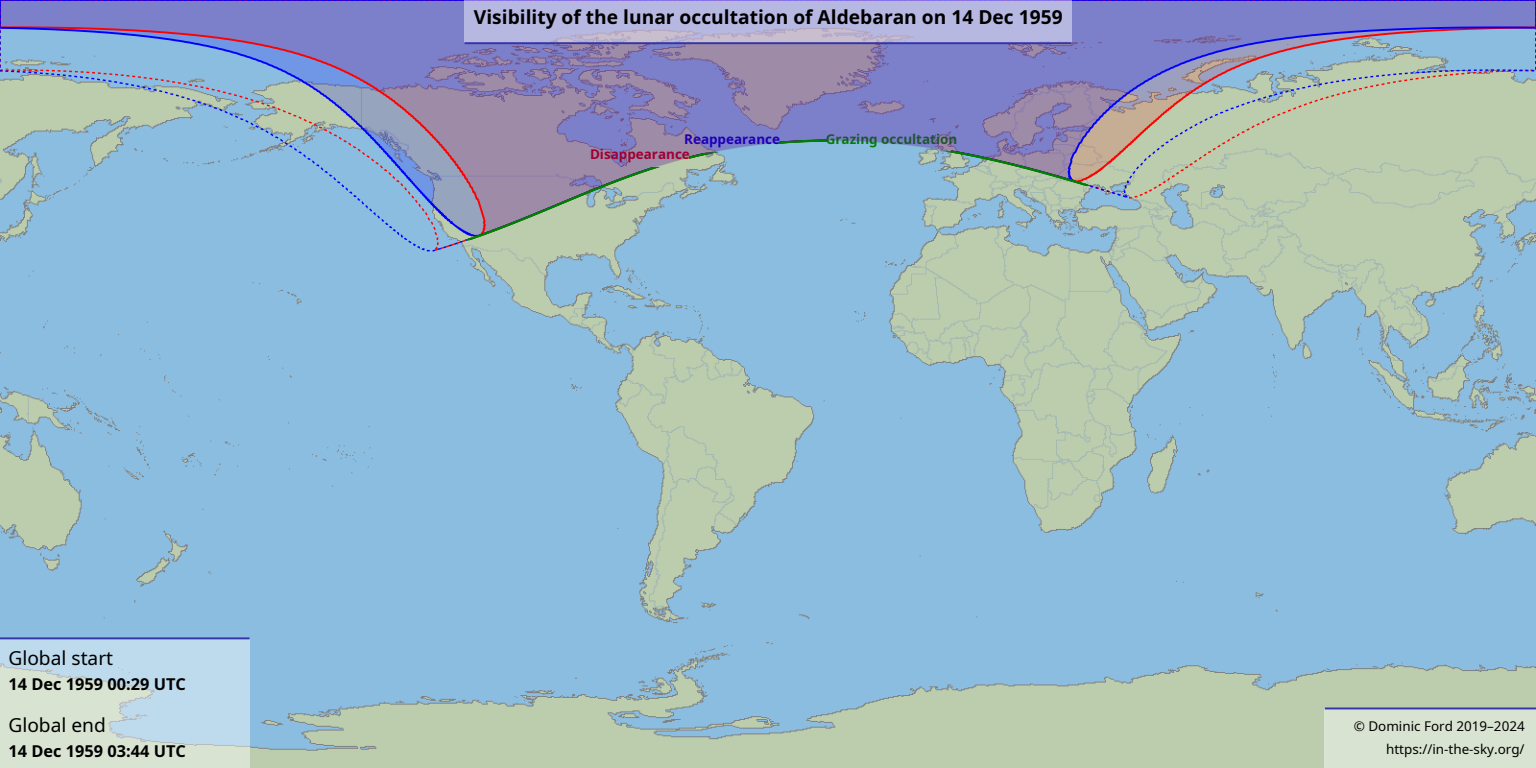

# Visibility of the lunar occultation of Aldebaran on 14 Dec 1959

Global start  
14 Dec 1959 00:29 UTC

Global end  
14 Dec 1959 03:44 UTC