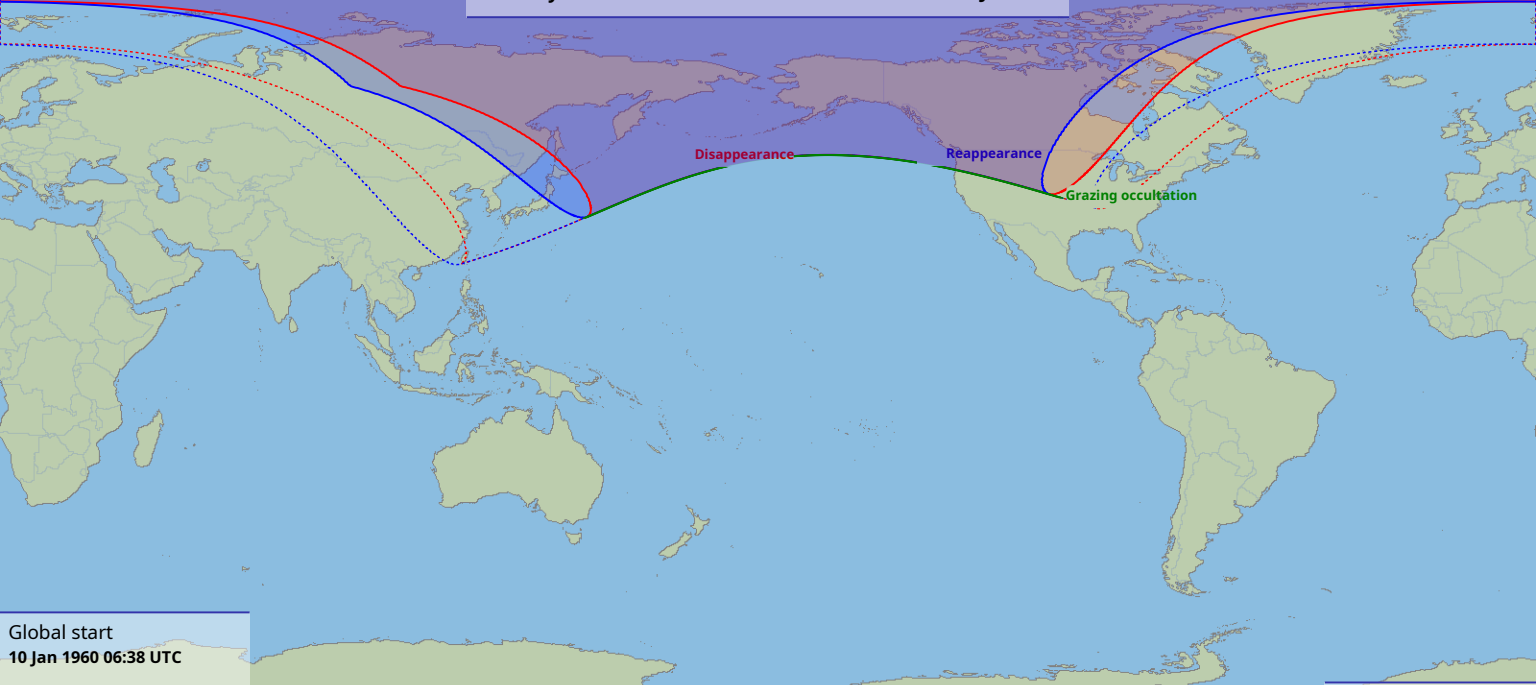

Visibility of the lunar occultation of Aldebaran on 10 Jan 1960

Global start
10 Jan 1960 06:38 UTC

Global end
10 Jan 1960 10:21 UTC