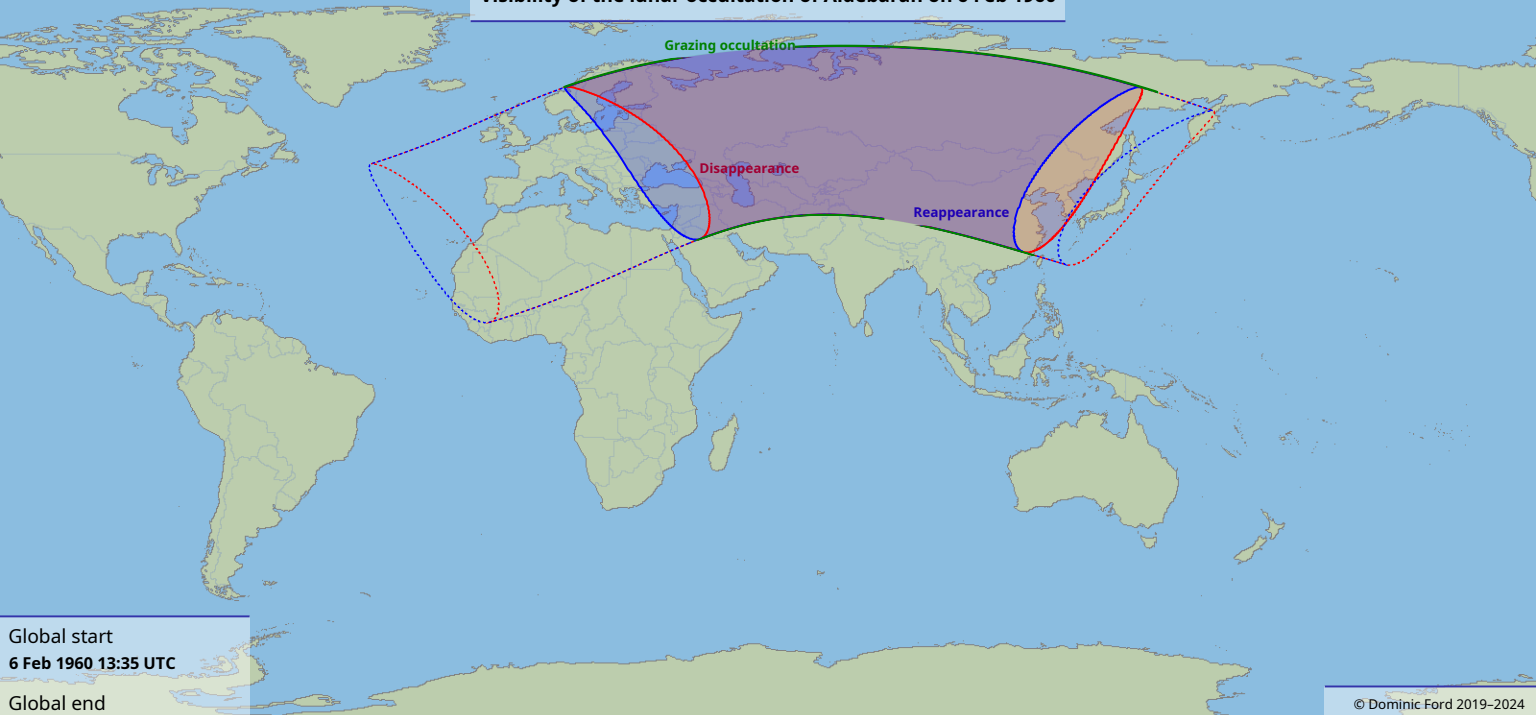

Visibility of the lunar occultation of Aldebaran on 6 Feb 1960

Global start
6 Feb 1960 13:35 UTC

Global end
6 Feb 1960 17:46 UTC