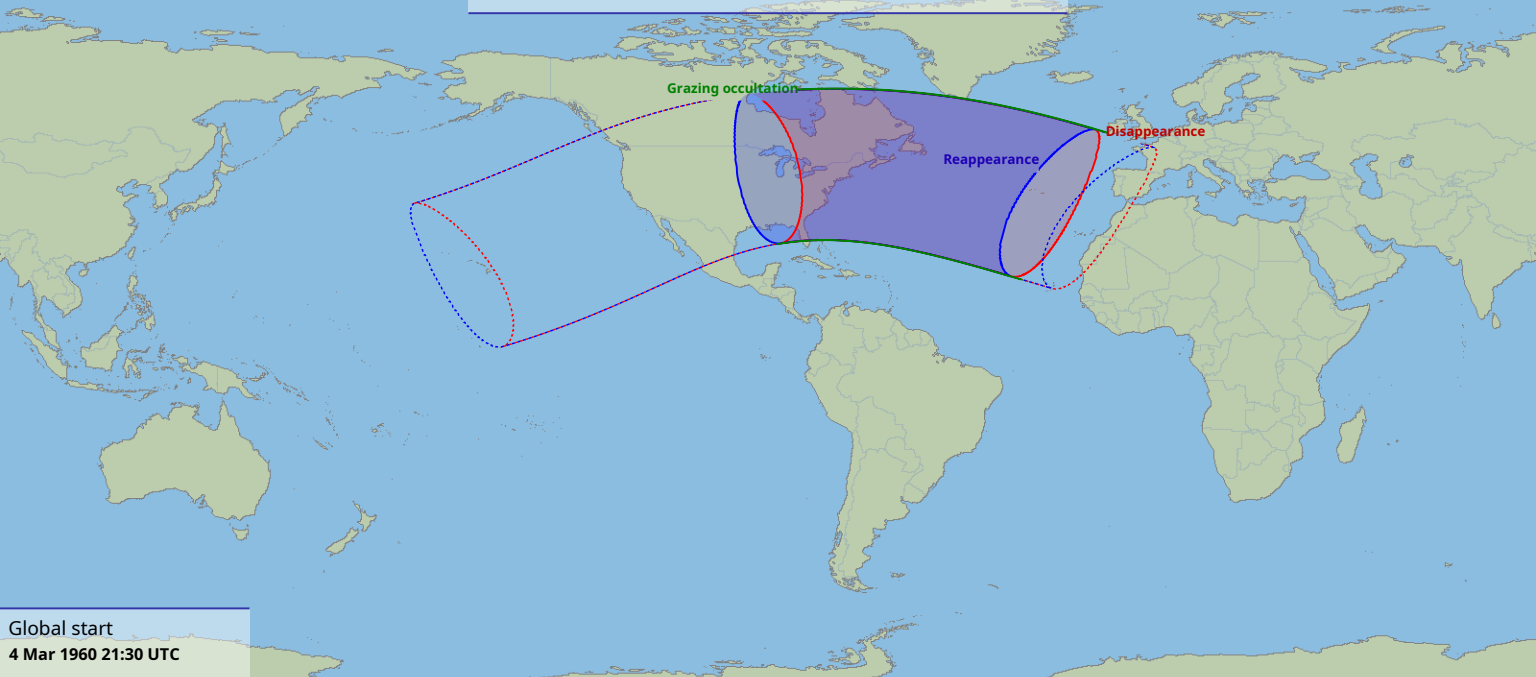

Visibility of the lunar occultation of Aldebaran on 4 Mar 1960

Global start
4 Mar 1960 21:30 UTC

Global end
5 Mar 1960 01:52 UTC