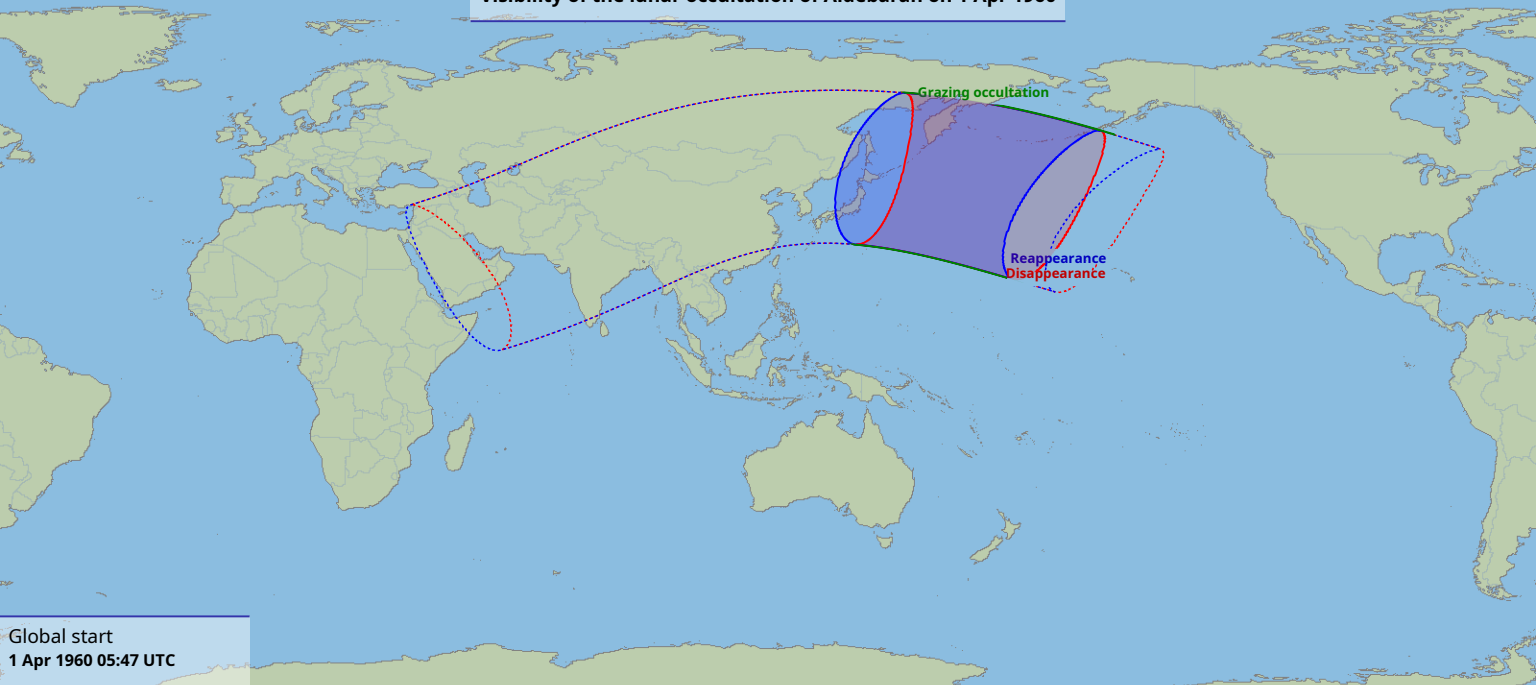

Visibility of the lunar occultation of Aldebaran on 1 Apr 1960

Global start
1 Apr 1960 05:47 UTC

Global end
1 Apr 1960 10:07 UTC