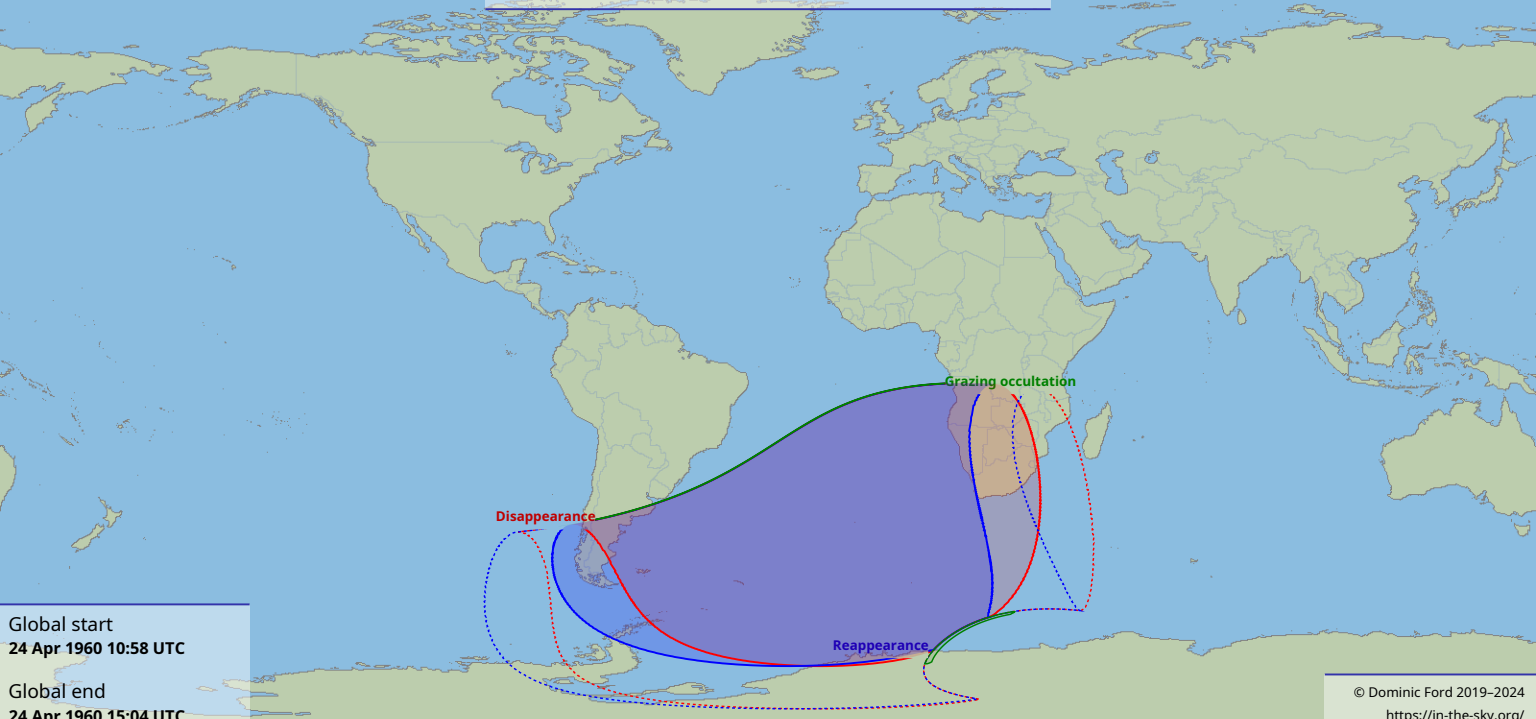

Visibility of the lunar occultation of Venus on 24 Apr 1960

Global start
24 Apr 1960 10:58 UTC

Global end
24 Apr 1960 15:04 UTC