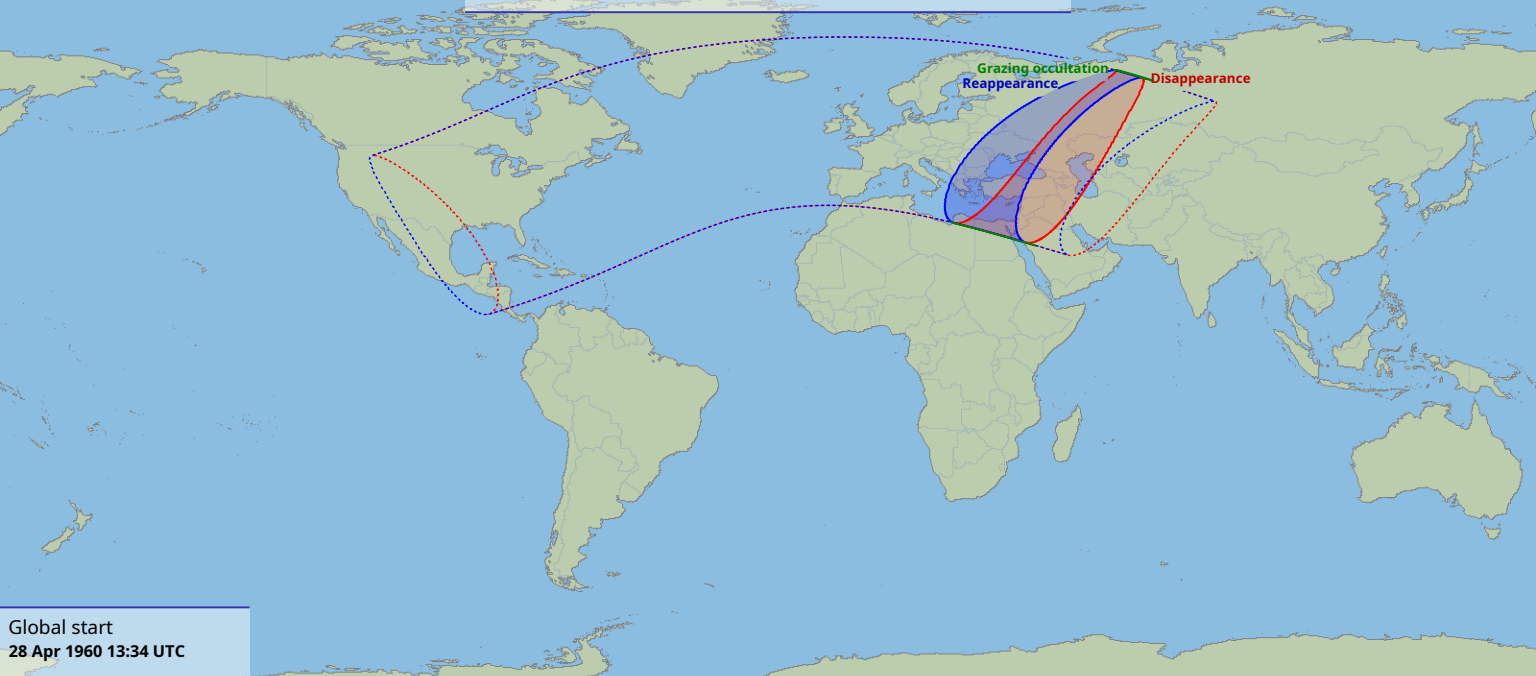

# Visibility of the lunar occultation of Aldebaran on 28 Apr 1960

Global start  
28 Apr 1960 13:34 UTC

Global end  
28 Apr 1960 17:43 UTC