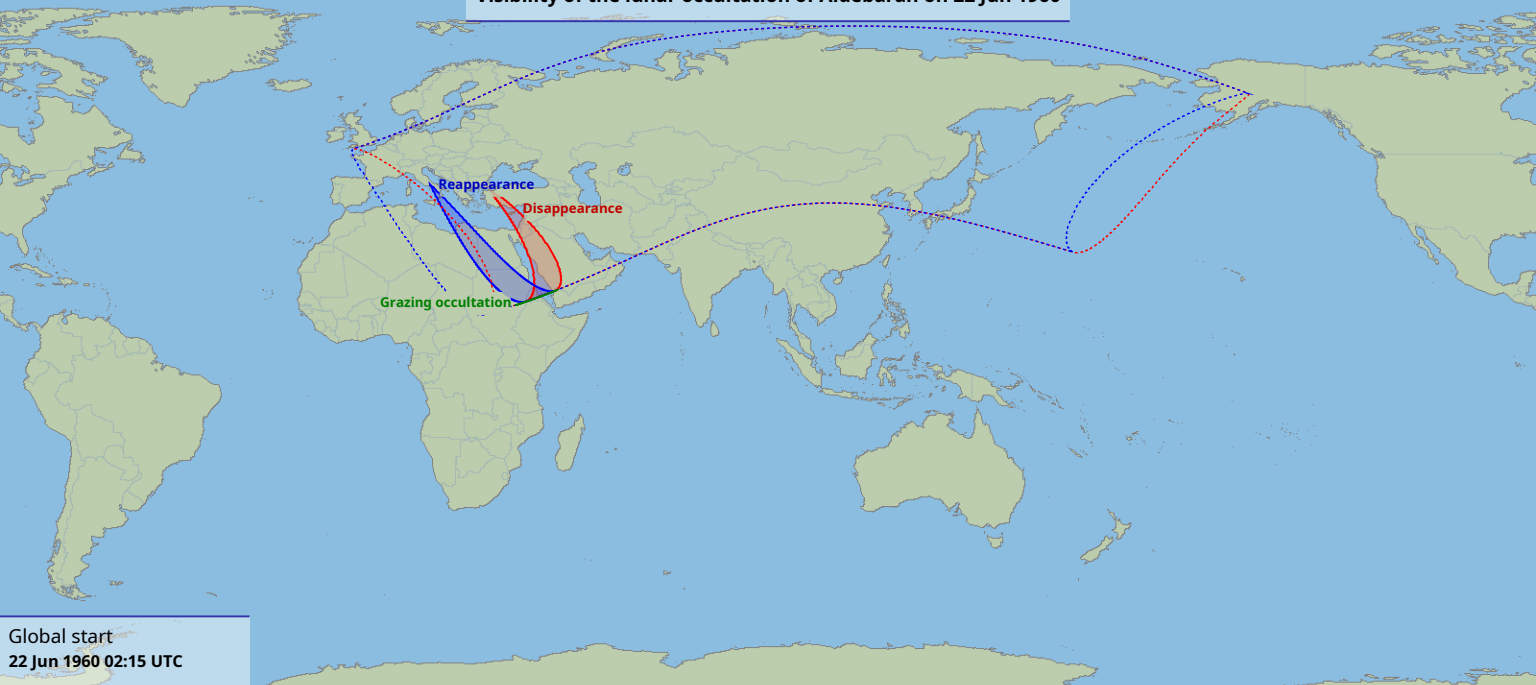

Visibility of the lunar occultation of Aldebaran on 22 Jun 1960

Global start
22 Jun 1960 02:15 UTC

Global end
22 Jun 1960 06:19 UTC