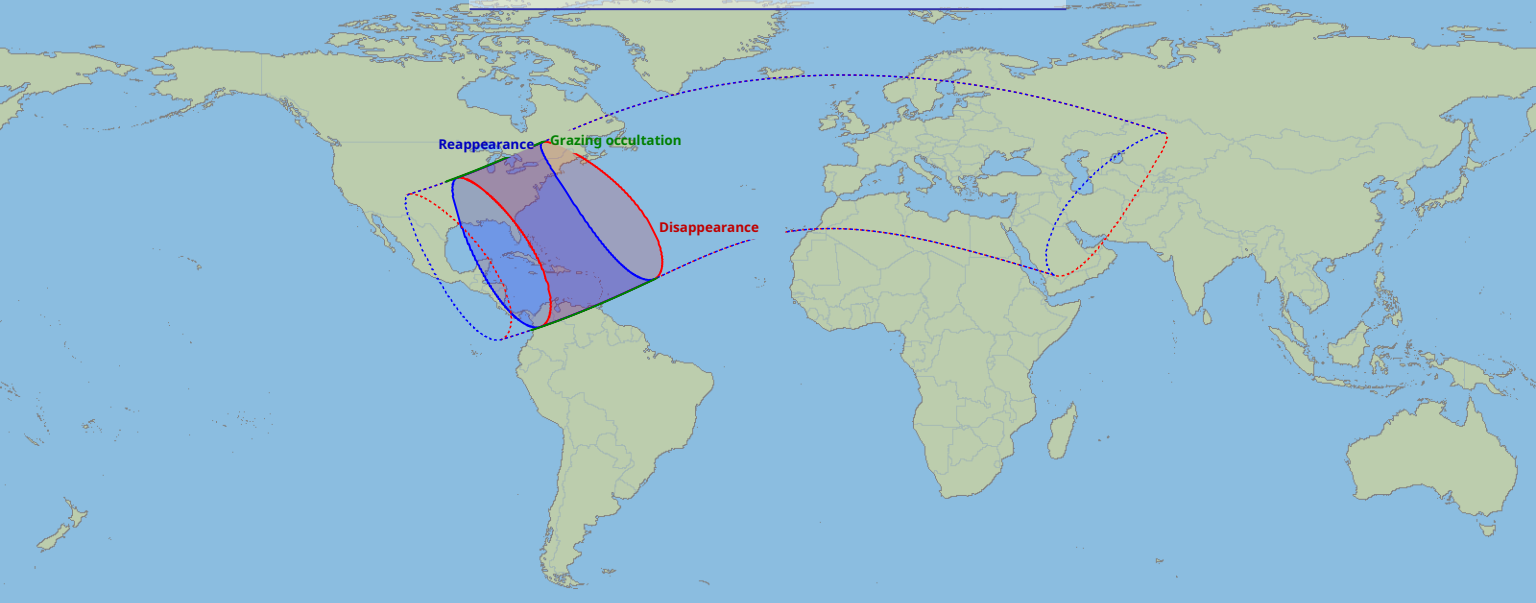

# Visibility of the lunar occultation of Aldebaran on 19 Jul 1960

Global start  
19 Jul 1960 08:02 UTC

Global end  
19 Jul 1960 12:21 UTC