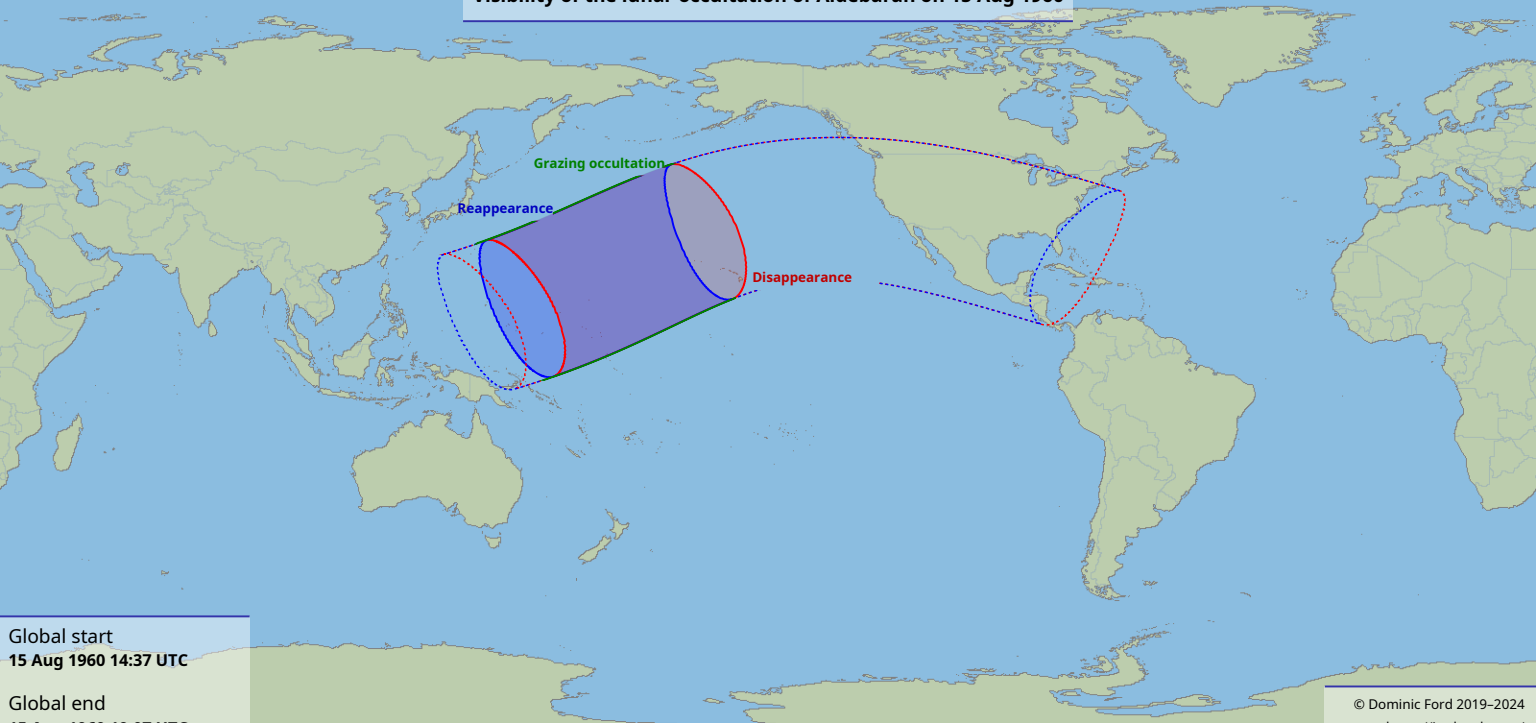

Visibility of the lunar occultation of Aldebaran on 15 Aug 1960

Global start
15 Aug 1960 14:37 UTC

Global end
15 Aug 1960 19:07 UTC